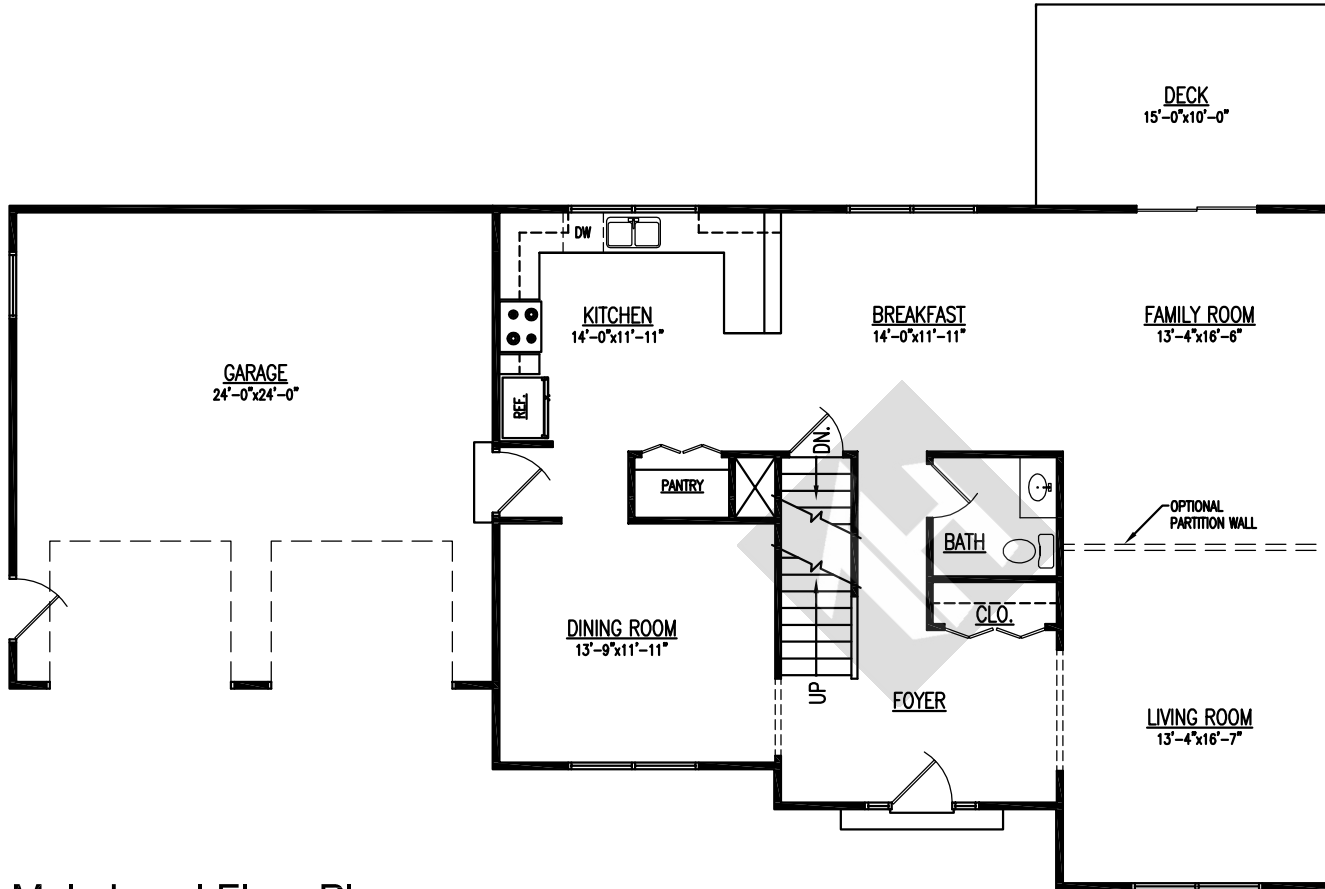

The Brentwood

Finished Areas:	
Main Level Area	1288 SF
Upper Level Area	1288 SF
Total	2576 SF
Garage	576 SF

Main Level Floor Plan

The Brentwood

Finished Areas:	
Main Level Area	1288 SF
Upper Level Area	1288 SF
Total	2576 SF

Upper Level Floor Plan