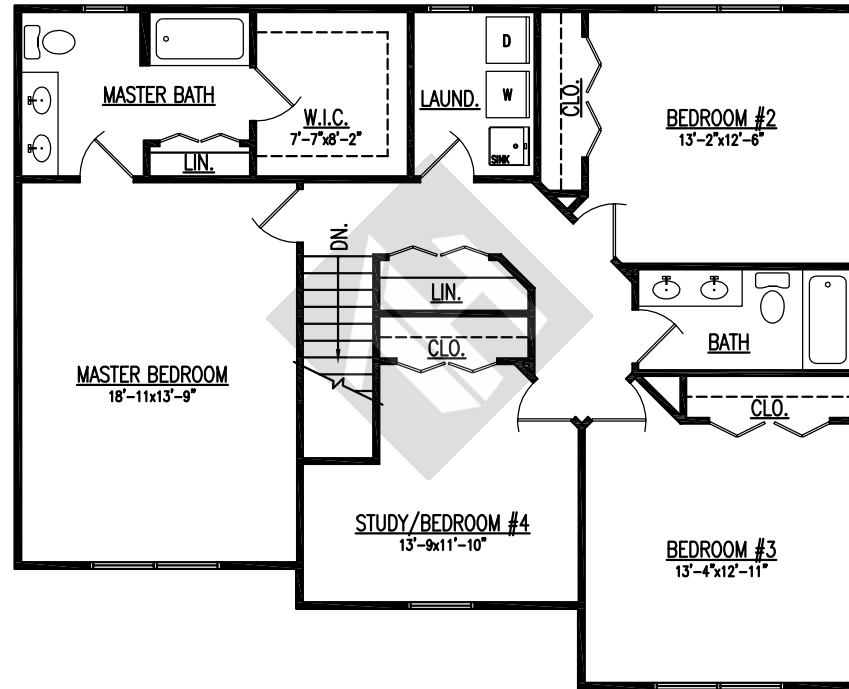

The Brentwood

Finished Areas:	
Main Level Area	1288 SF
Upper Level Area	1288 SF
Total	2576 SF
Garage	576 SF

Main Level Floor Plan

The Brentwood

Finished Areas:	
Main Level Area	1288 SF
Upper Level Area	1288 SF
Total	2576 SF

Upper Level Floor Plan