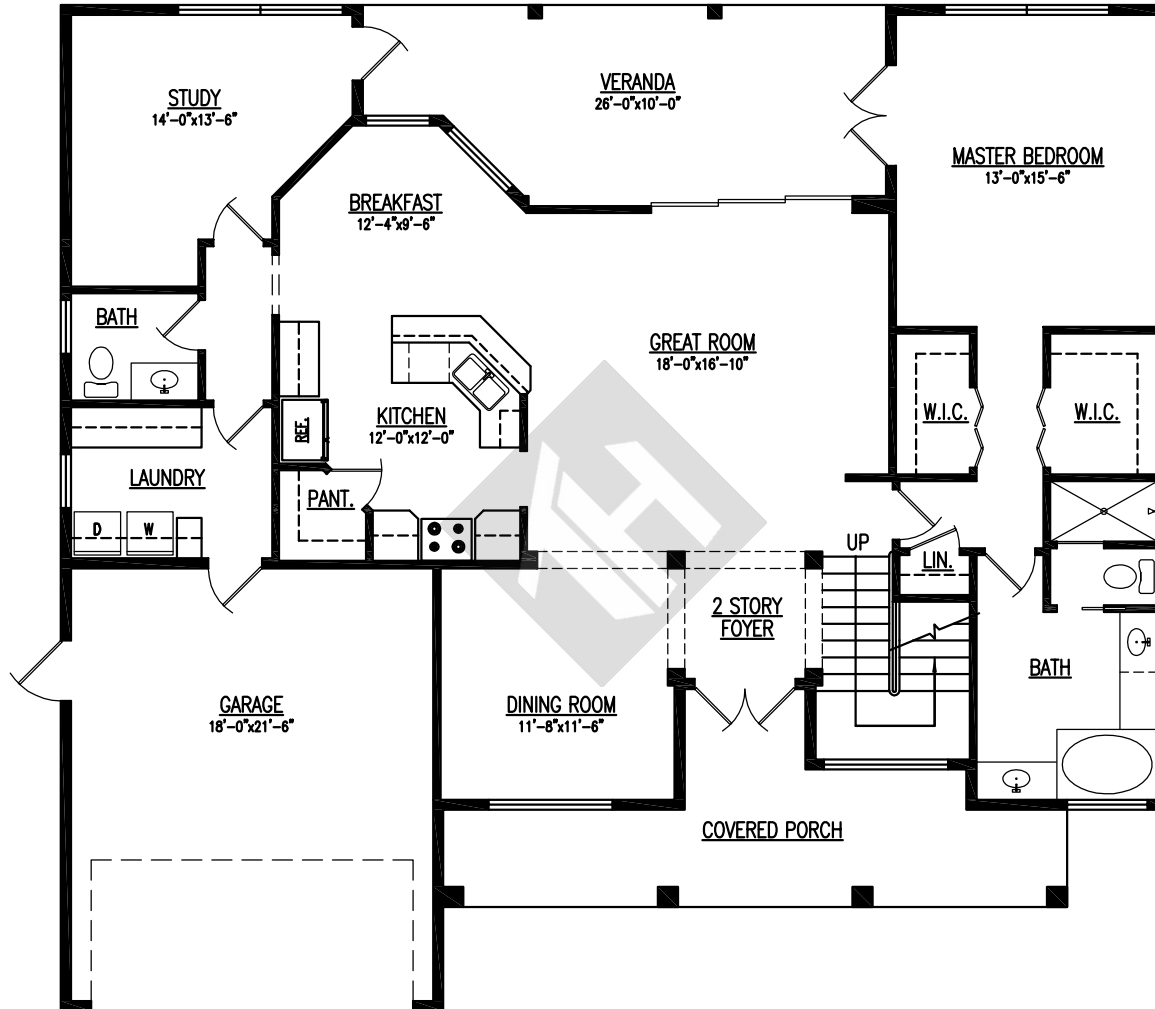

The Cambridge

Finished Areas:	
Main Level Area	1703 SF
Upper Level Area	1000 SF
Total	2703 SF
Garage	412 SF

Main Level Floor Plan

The Cambridge

Finished Areas:	
Main Level Area	1703 SF
Upper Level Area	1000 SF
Total	2703 SF

Upper Level Floor Plan