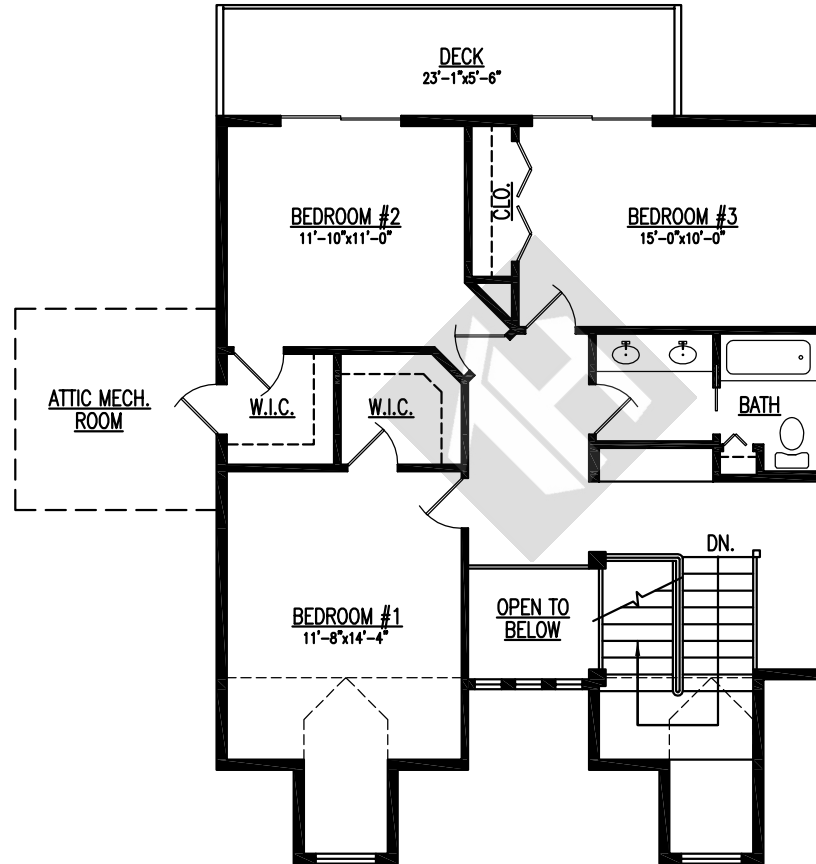

The Cambridge

Finished Areas:	
Main Level Area	1703 SF
Upper Level Area	1000 SF
Total	2703 SF
Garage	412 SF

Main Level Floor Plan

The Cambridge

Finished Areas:	
Main Level Area	1703 SF
Upper Level Area	1000 SF
Total	2703 SF

Upper Level Floor Plan