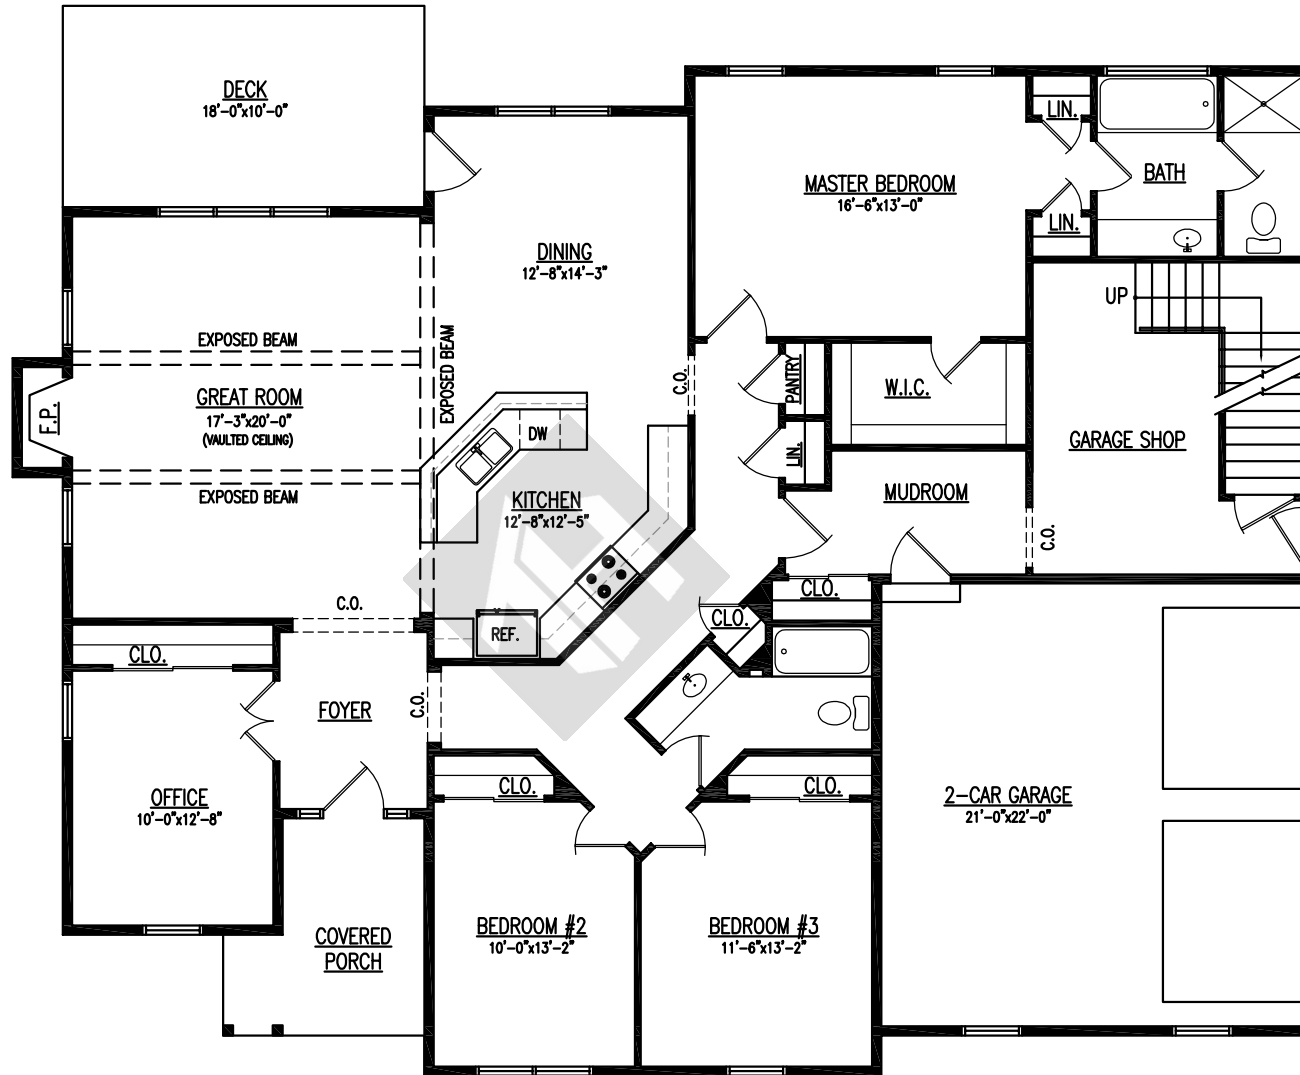

The Creekwood

Finished Areas:
Main Level Area 2288 SF

Unfinished Areas:
Upper Level 1539 SF

Garage 482 SF

Main Level Floor Plan

The Creekwood

Unfinished Areas:
Upper Level 1539 SF

Upper Level Floor Plan