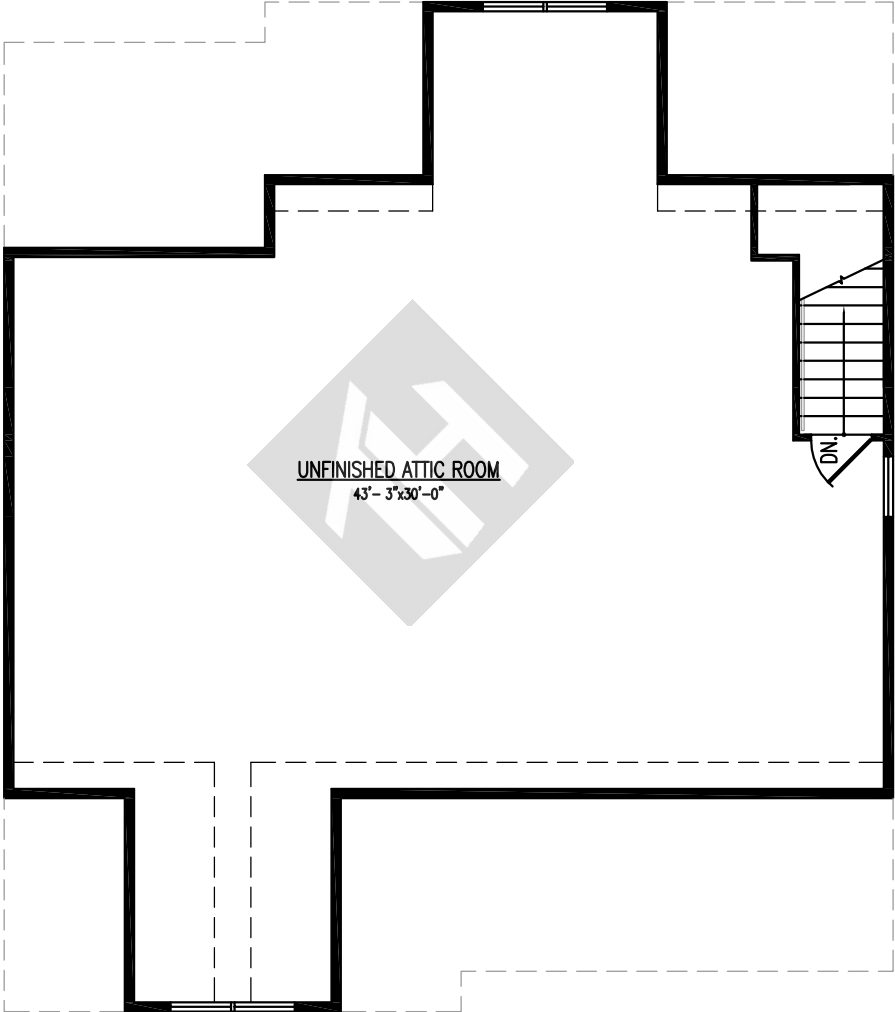

The Creekwood

Finished Areas:
Main Level Area 2288 SF

Unfinished Areas:
Upper Level 1539 SF

Garage 482 SF

Main Level Floor Plan

The Creekwood

Unfinished Areas:
Upper Level 1539 SF

Upper Level Floor Plan