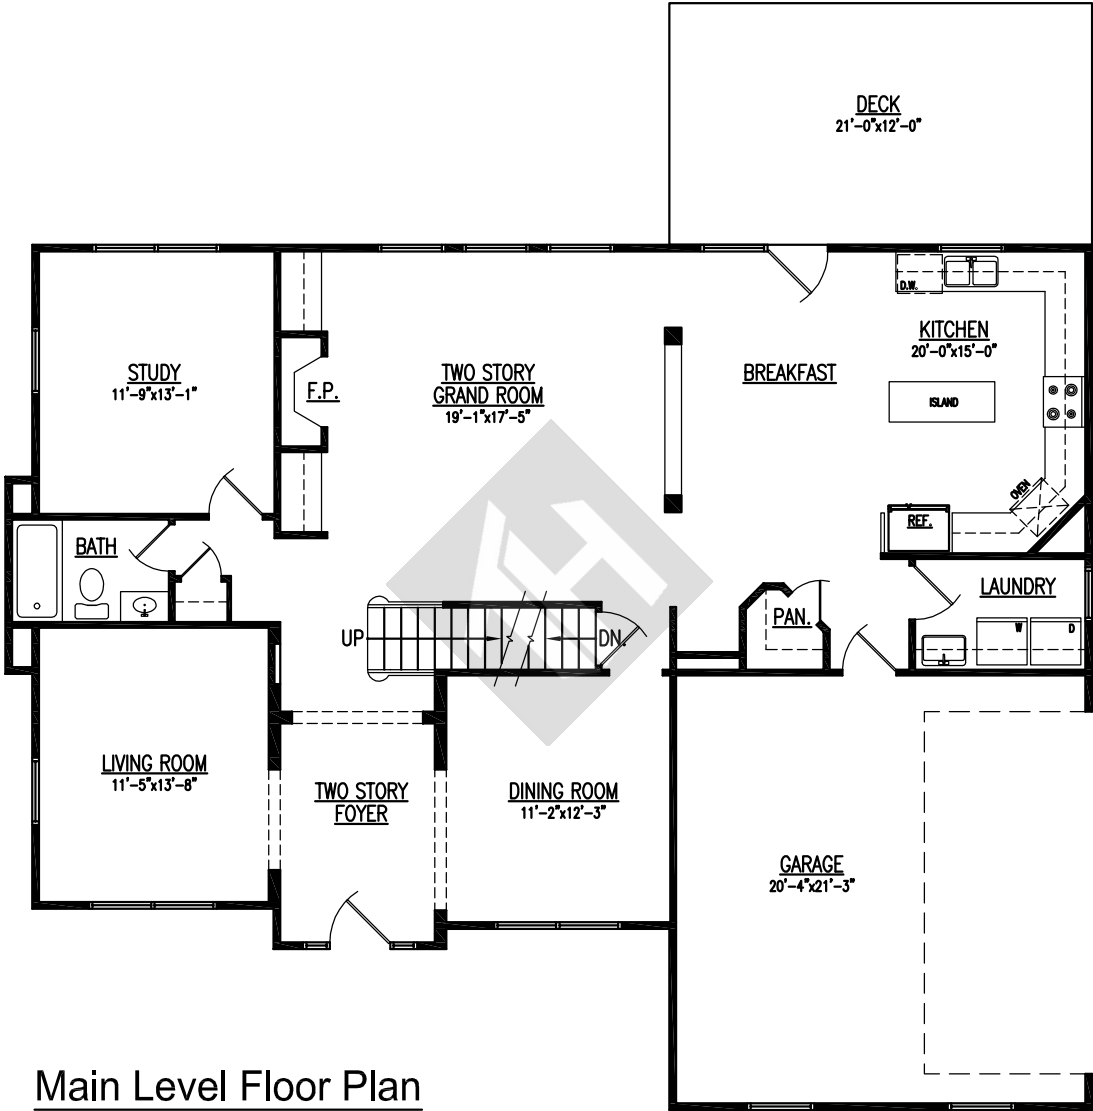

# The Jefferson

Main Level Area	1540 SF
Upper Level Area	1667 SF
Total Finished Area	3207 SF
Garage Area	449 SF

Main Level Floor Plan

# The Jefferson

Main Level Area 1540 SF  
Upper Level Area 1667 SF  
Total Finished Area 3207 SF

Upper Level Floor Plan

www.tyrishomes.com | 540.420.3473