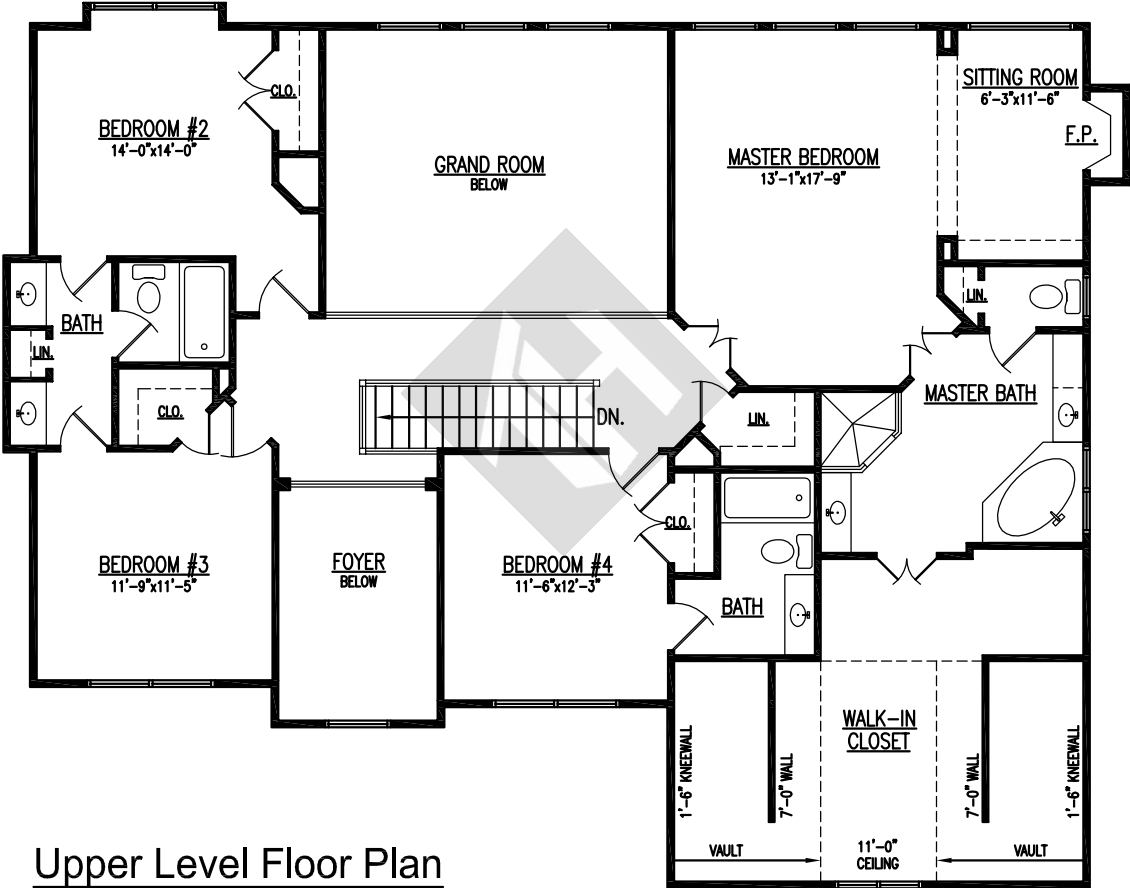

# The Jefferson

Main Level Area	1540 SF
Upper Level Area	1667 SF
Total Finished Area	3207 SF
Garage Area	449 SF

Main Level Floor Plan

# The Jefferson

Main Level Area 1540 SF  
Upper Level Area 1667 SF  
Total Finished Area 3207 SF

Upper Level Floor Plan

www.tyrishomes.com | 540.420.3473