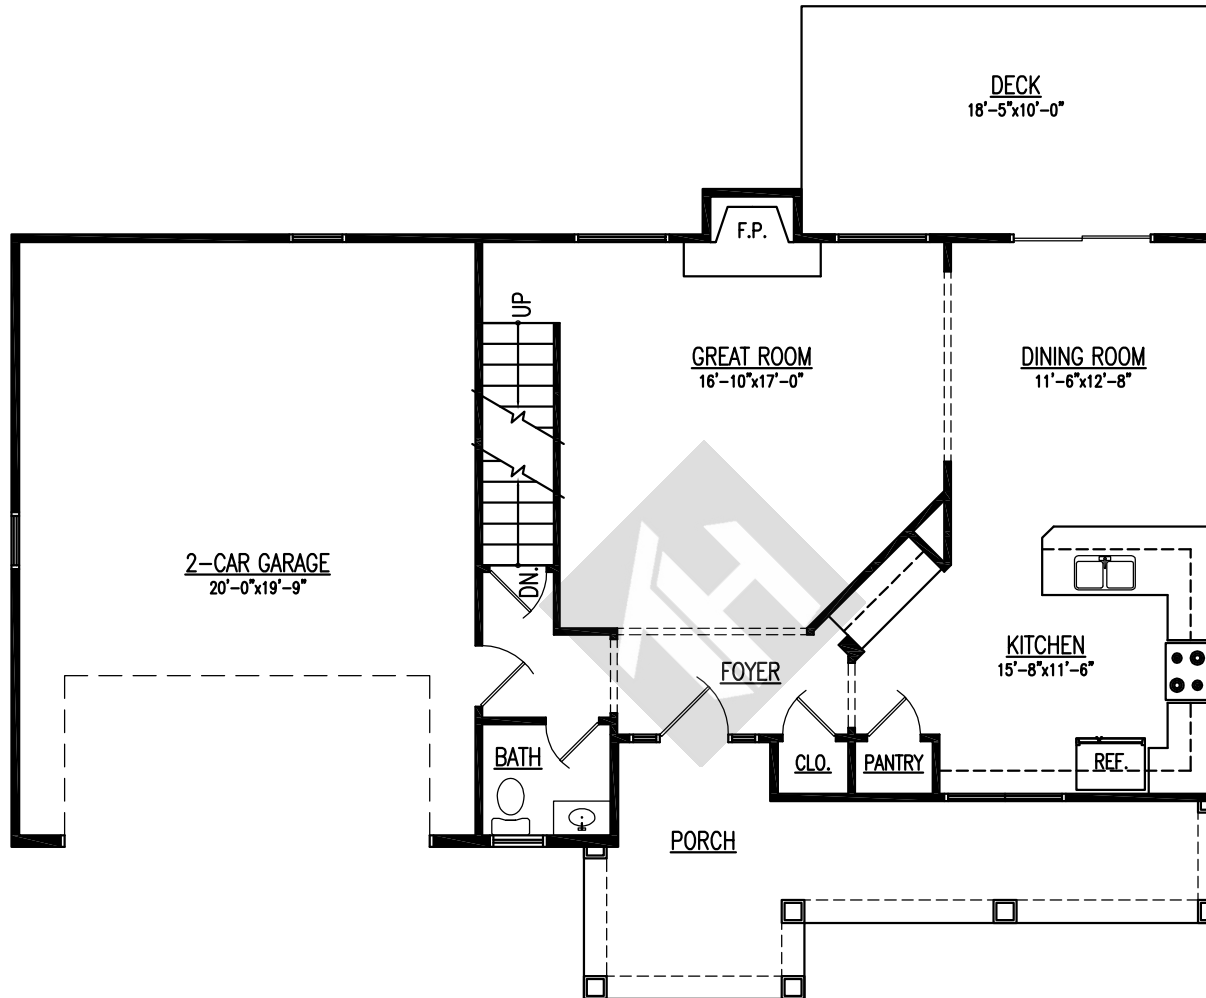

# The Litchfield

Finished Areas:	
Main Level Area	815 SF
Upper Level Area	1169 SF
<hr/> Total	<hr/> 1984 SF
Garage	546 SF

Main Level Floor Plan

# The Litchfield

Finished Areas:	
Main Level Area	815 SF
Upper Level Area	1169 SF
Total	1984 SF

Upper Level Floor Plan