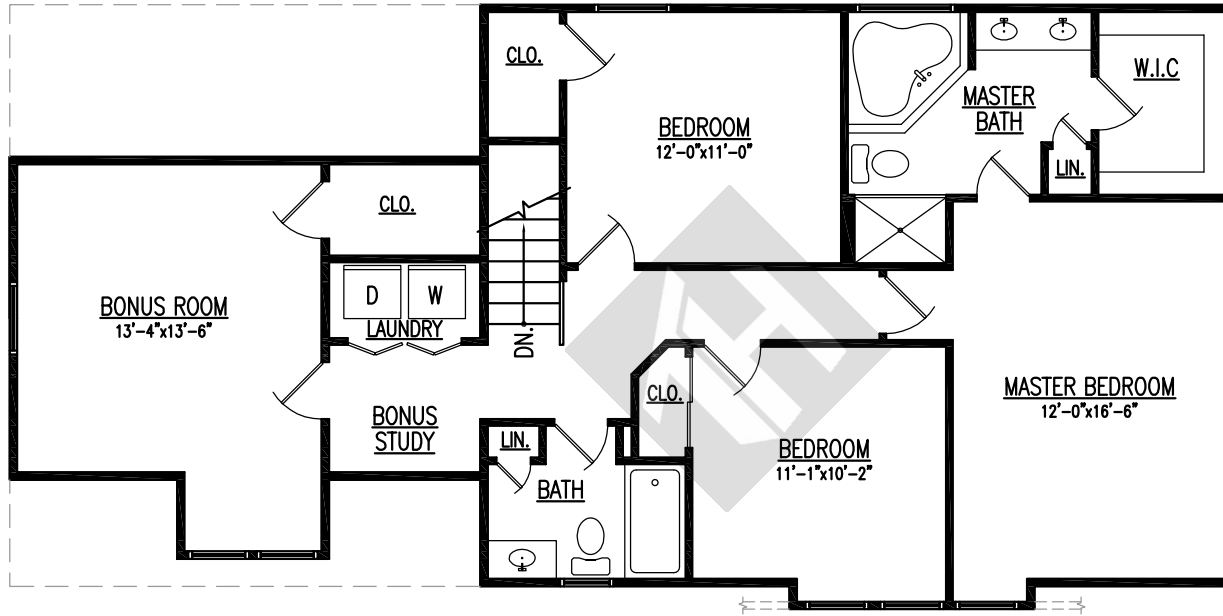

# The Litchfield

Finished Areas:	
Main Level Area	815 SF
Upper Level Area	1169 SF
<hr/> Total	<hr/> 1984 SF
Garage	546 SF

Main Level Floor Plan

# The Litchfield

Finished Areas:	
Main Level Area	815 SF
Upper Level Area	1169 SF
Total	1984 SF

Upper Level Floor Plan