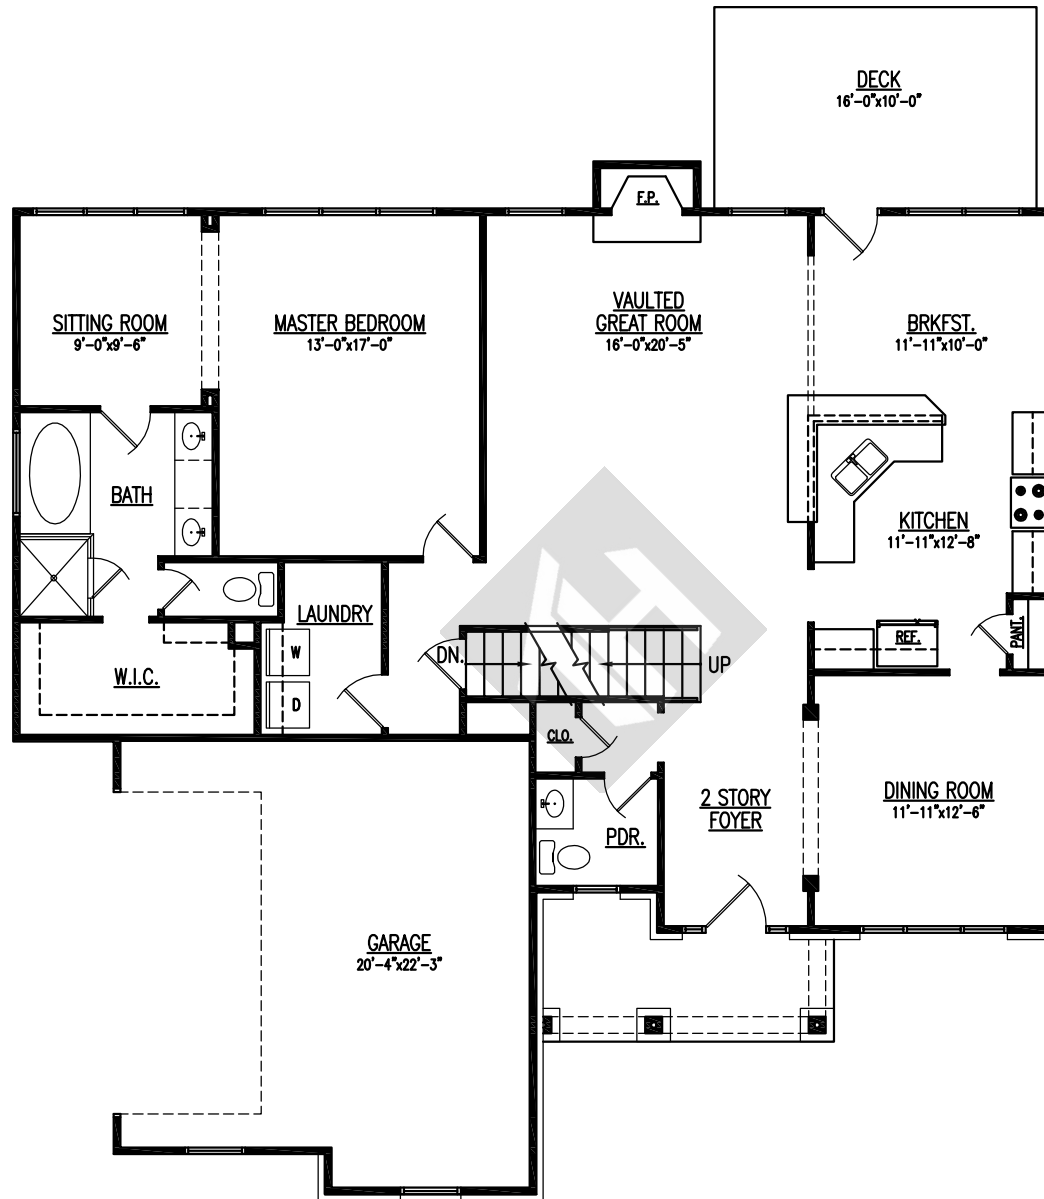

The Newbury

Finished Areas:	
Main Level Area	1625 SF
Upper Level Area	608 SF
<hr/>	
Total	2233 SF

Optional Finished Areas:	
Upper Level Area	464 SF
<hr/>	
Total Optional Area	2697 SF

Garage 452 SF

Main Level Floor Plan

www.tyrishomes.com | 540.420.3473

The Newbury

Finished Areas:

Main Level Area	1625 SF
Upper Level Area	608 SF
Total	2233 SF

Optional Finished Areas:

Upper Level Area	464 SF
Total Optional Area	2697 SF

Upper Level Floor Plan