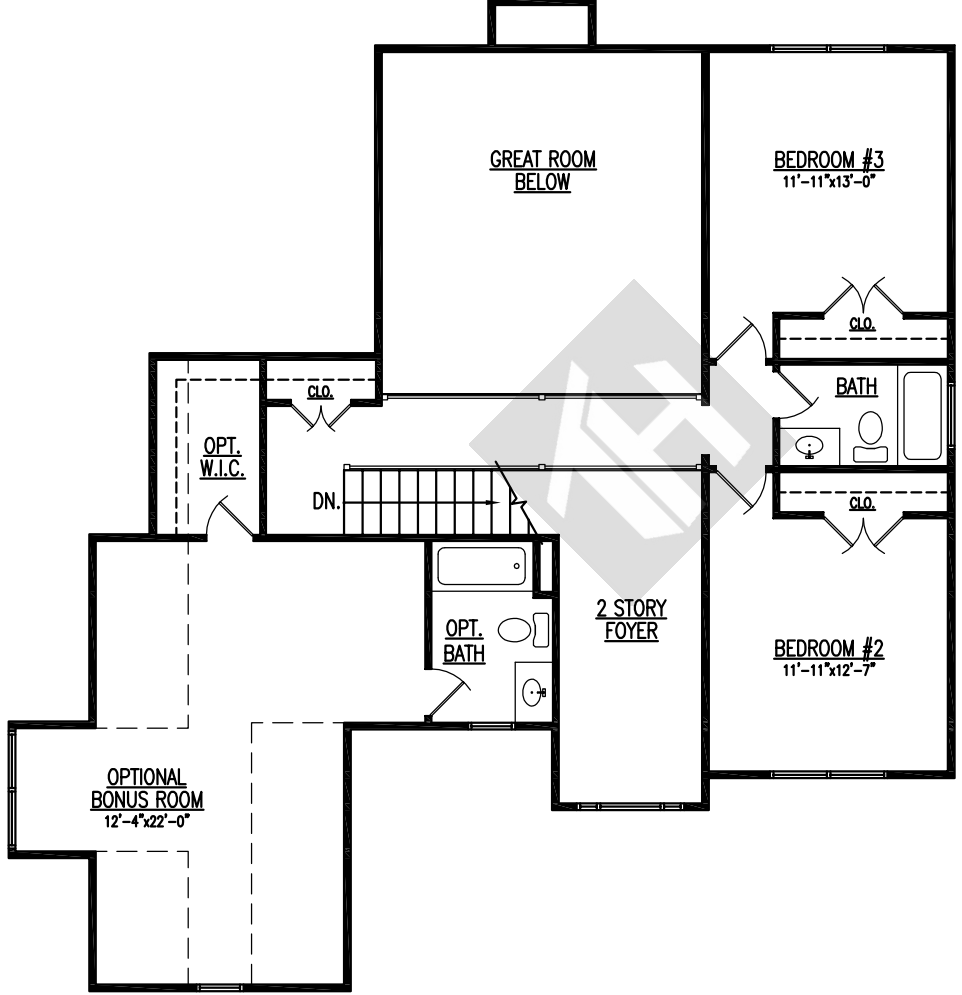

The Newbury

Finished Areas:	
Main Level Area	1625 SF
Upper Level Area	608 SF
<hr/>	
Total	2233 SF

Optional Finished Areas:	
Upper Level Area	464 SF
<hr/>	
Total Optional Area	2697 SF

Garage 452 SF

Main Level Floor Plan

www.tyrishomes.com | 540.420.3473

The Newbury

Finished Areas:

Main Level Area	1625 SF
Upper Level Area	608 SF
Total	2233 SF

Optional Finished Areas:

Upper Level Area	464 SF
Total Optional Area	2697 SF

Upper Level Floor Plan