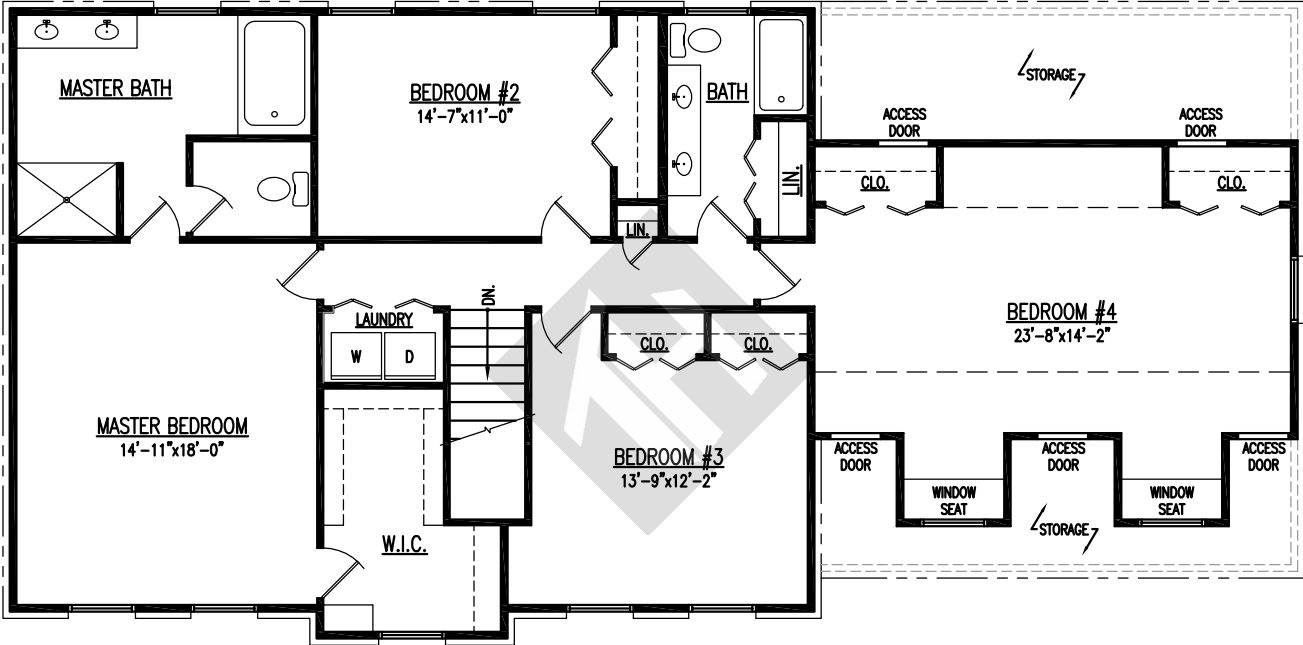

# The Victoria

Finished Areas:	
Main Level Area	1244 SF
Upper Level Area	1618 SF
Total	2862 SF

Garage 672 SF

Main Level Floor Plan

# The Victoria

Finished Areas:	
Main Level Area	1244 SF
Upper Level Area	1618 SF
<b>Total</b>	<b>2862 SF</b>

Upper Level Floor Plan