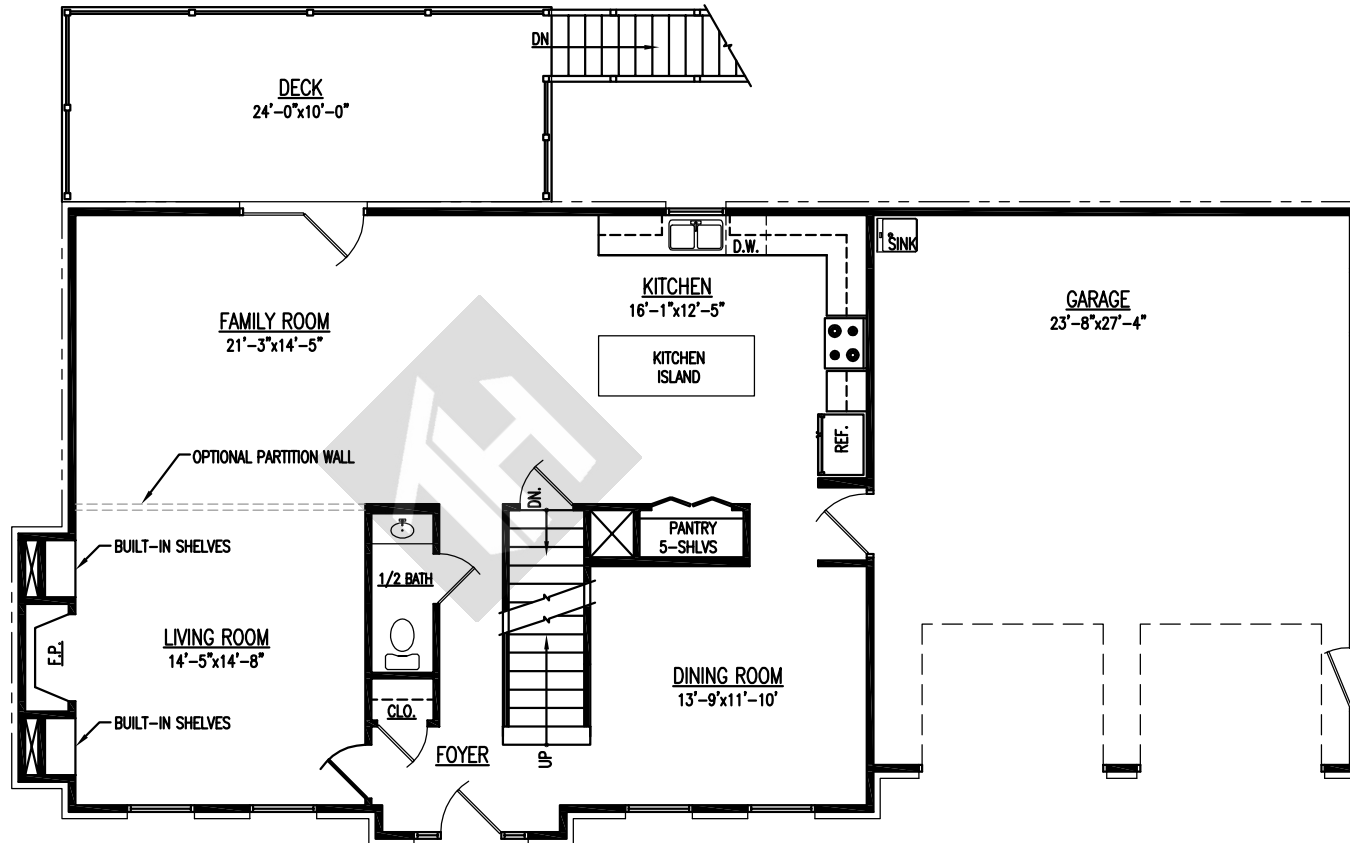

# The Victoria

Finished Areas:	
Main Level Area	1244 SF
Upper Level Area	1618 SF
Total	2862 SF

Garage 672 SF

Main Level Floor Plan

# The Victoria

Finished Areas:	
Main Level Area	1244 SF
Upper Level Area	1618 SF
<b>Total</b>	<b>2862 SF</b>

Upper Level Floor Plan