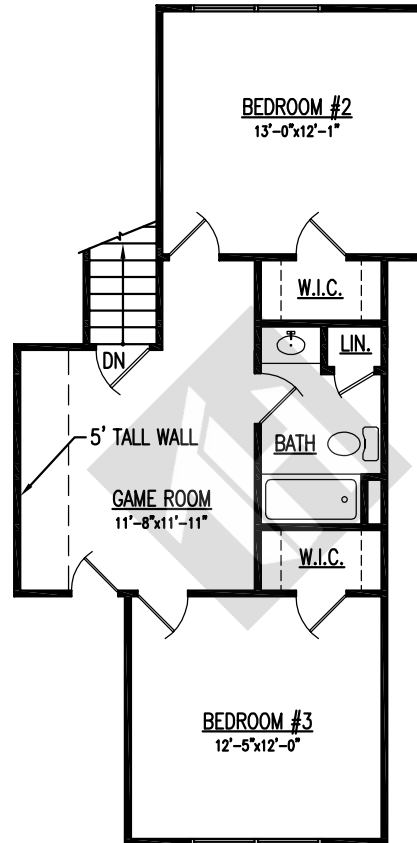

The Birchwood

Finished Areas:	
Main Level Area	1342 SF
Upper Level Area	615 SF
Total	1957 SF

Garage 544 SF

Main Level Floor Plan

The Birchwood

Finished Areas:	
Main Level Area	1342 SF
Upper Level Area	615 SF
Total	1957 SF

Upper Level Floor Plan