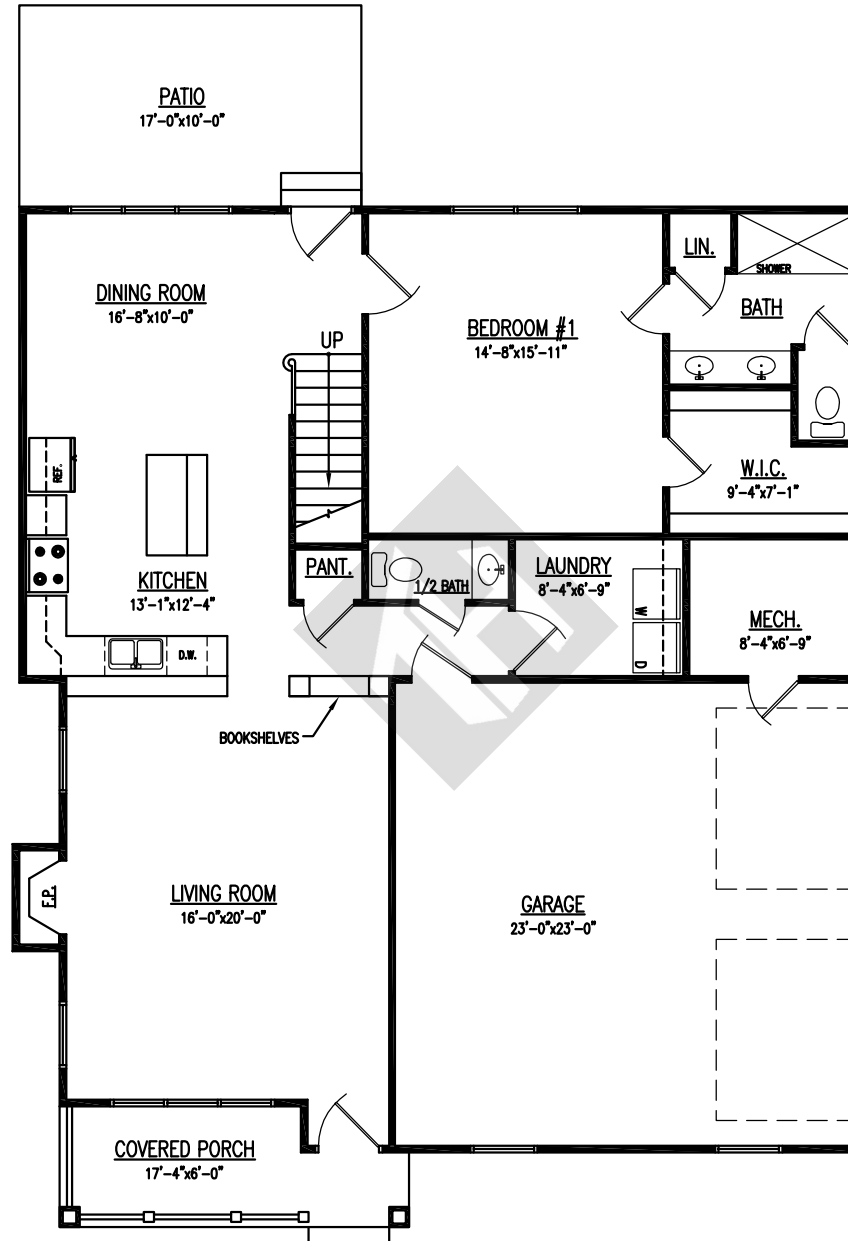

The Birchwood

Finished Areas:	
Main Level Area	1342 SF
Upper Level Area	615 SF
Total	1957 SF

Garage 544 SF

Main Level Floor Plan

The Birchwood

Finished Areas:	
Main Level Area	1342 SF
Upper Level Area	615 SF
Total	1957 SF

Upper Level Floor Plan