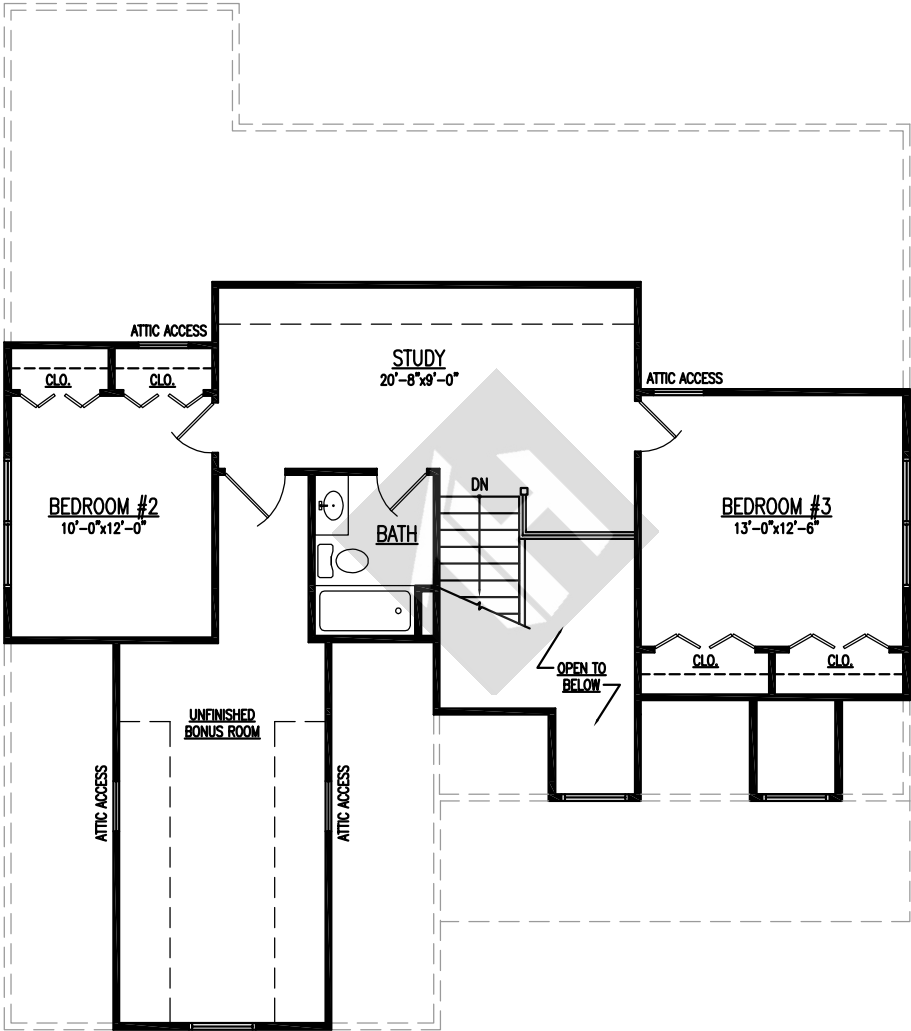

# The Pine Meadow

Main Level Area 1361 SF  
Upper Level Area 780 SF  
Total Finished Area 2141 SF

Unfinished Upper Level Area 208 SF  
Garage Area 468 SF

Main Level Floor Plan

www.tyrishomes.com | 540.420.3473

# The Pine Meadow

Main Level Area 1361 SF  
Upper Level Area 780 SF  
Total Finished Area 2141 SF

Unfinished Upper Level Area 208 SF

Upper Level Floor Plan