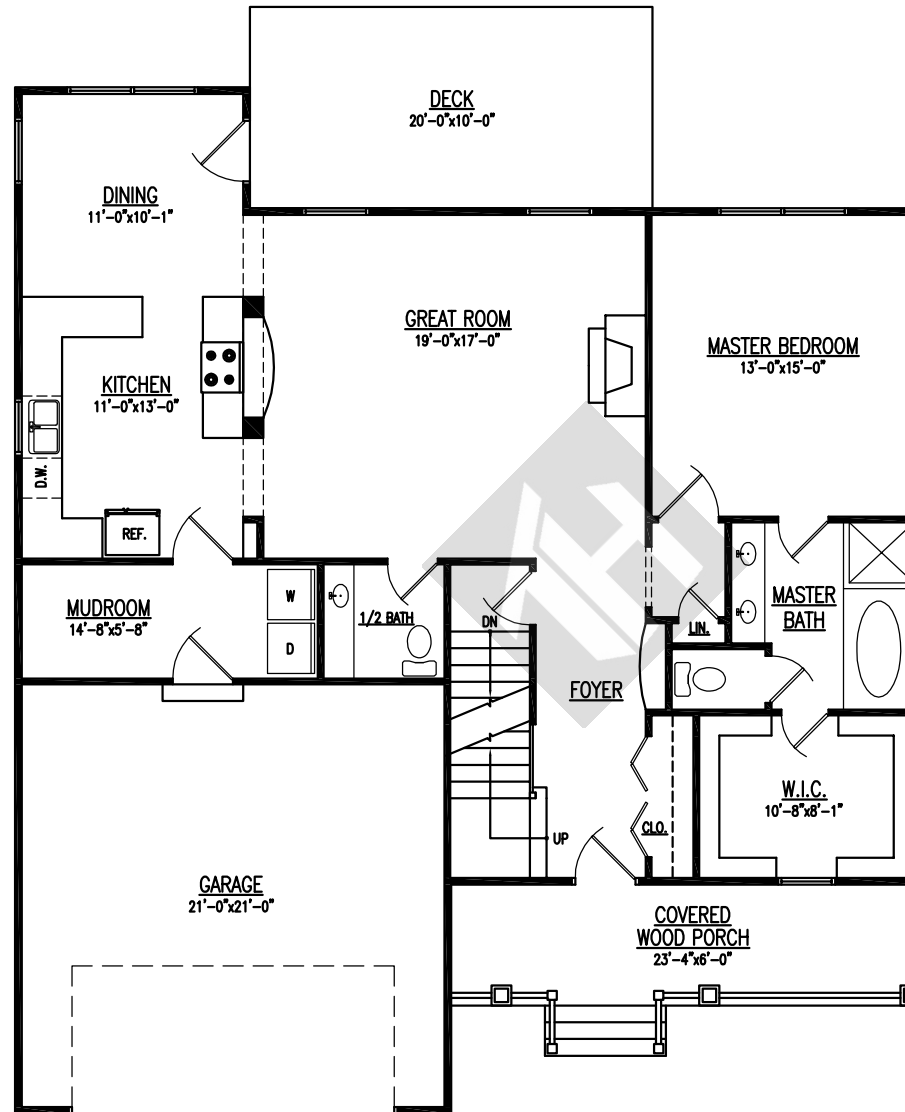

# The Pine Meadow

Main Level Area 1361 SF  
Upper Level Area 780 SF  
Total Finished Area 2141 SF

Unfinished Upper Level Area 208 SF  
Garage Area 468 SF

Main Level Floor Plan

www.tyrishomes.com | 540.420.3473

# The Pine Meadow

Main Level Area 1361 SF  
Upper Level Area 780 SF  
Total Finished Area 2141 SF

Unfinished Upper Level Area 208 SF

Upper Level Floor Plan