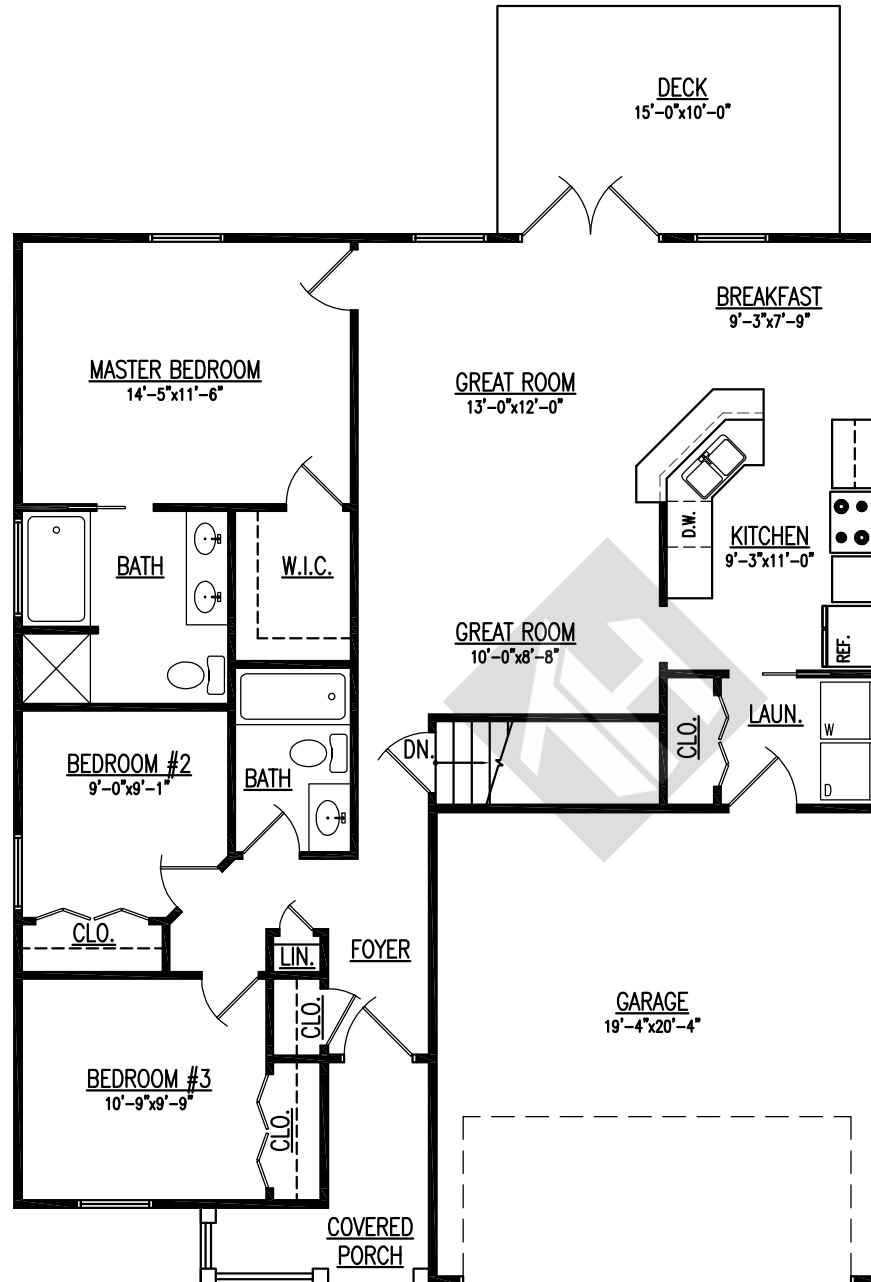

The Greenvale

Main Level Area 1247 SF
Garage Area 420 SF

Main Level Floor Plan

www.tyrishomes.com | 540.420.3473