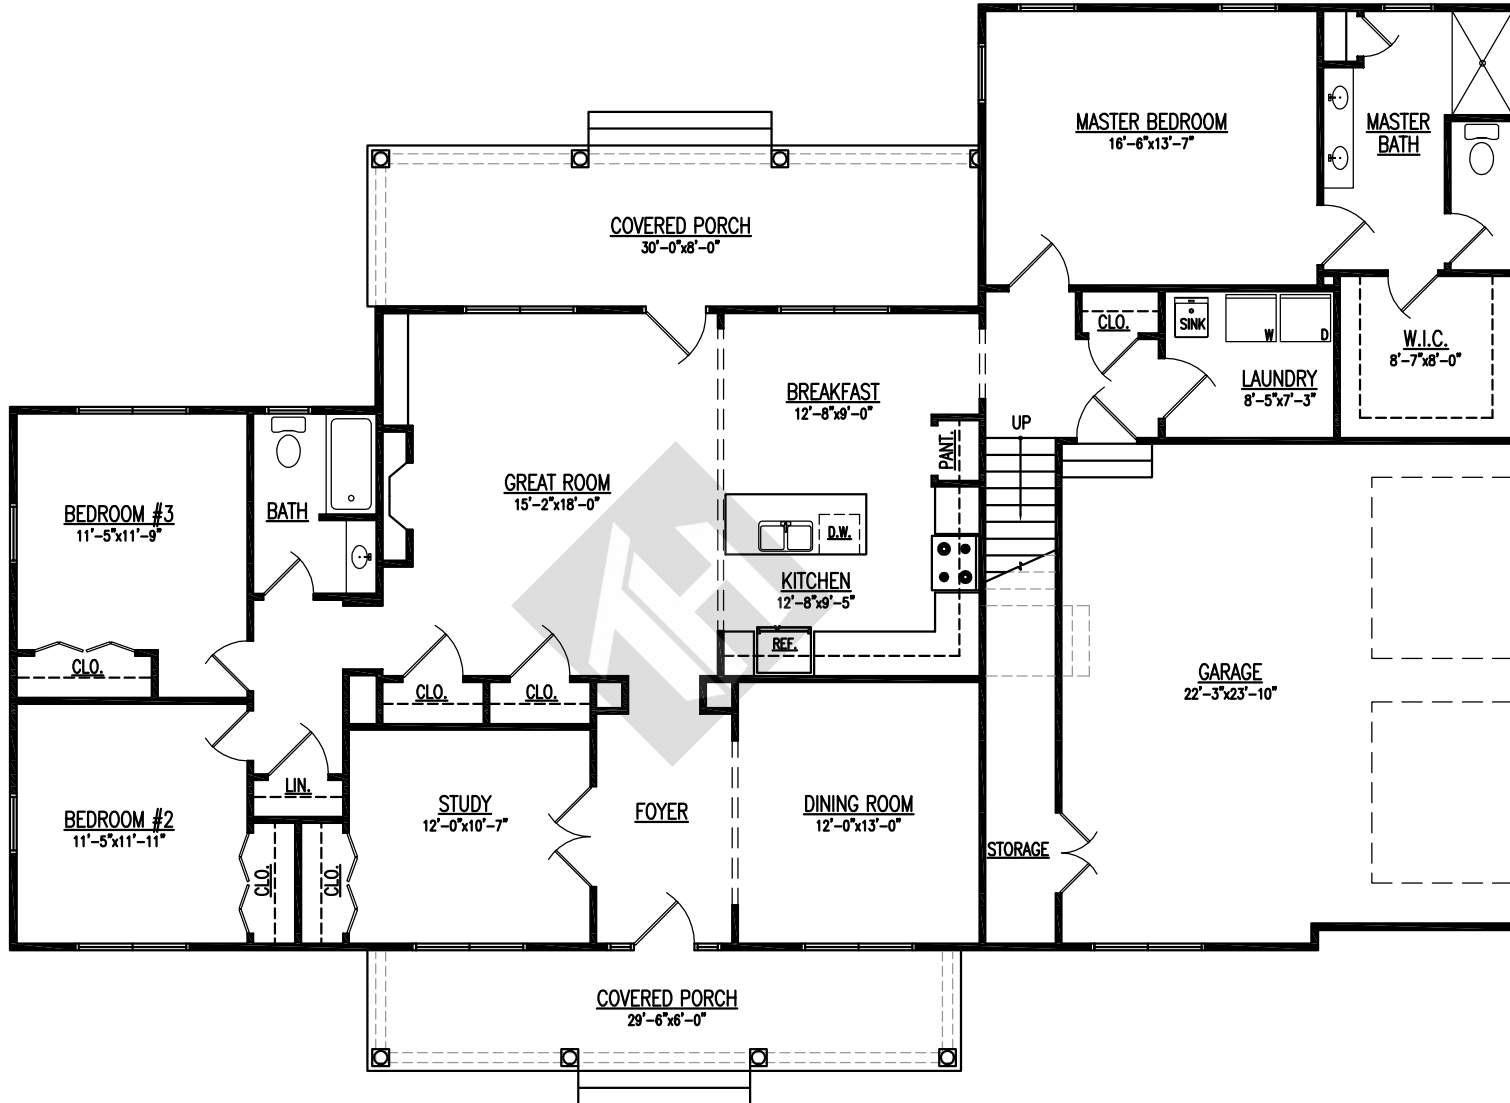

The Sonoma

Main Level Area 2126 SF
Garage Area 577 SF

Main Level Floor Plan

www.tyrishomes.com | 540.420.3473