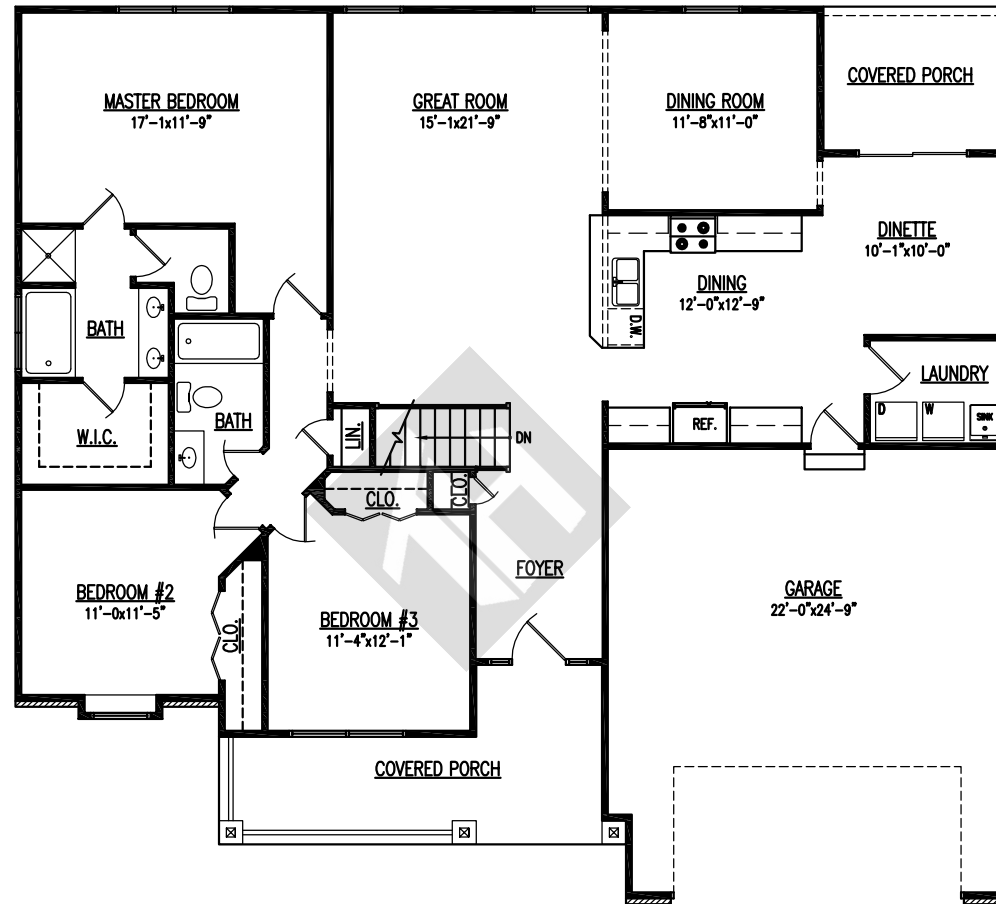

The Ashton Heights

Main Level Area 1,752 SF

Garage Area 568 SF

Main Level Floor Plan