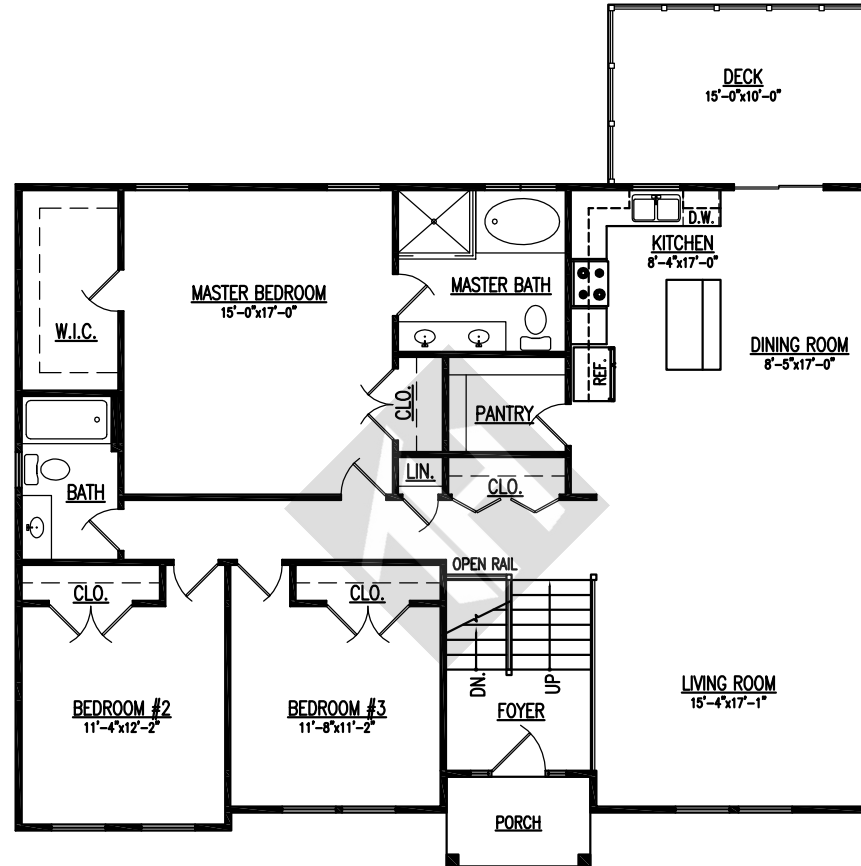

The Maple Shade

Lower Level Area	469 SF
Upper Level Area	1,676 SF
<hr/> Total Living Area	<hr/> 2,145 SF

Unfinished Basement	663 SF
Garage Area	539 SF

Lower Level Floor Plan

The Maple Shade

Lower Level Area	469 SF
Upper Level Area	1,676 SF
<hr/> Total Living Area	<hr/> 2,145 SF

Unfinished Basement	663 SF
Garage Area	539 SF

Upper Level Floor Plan