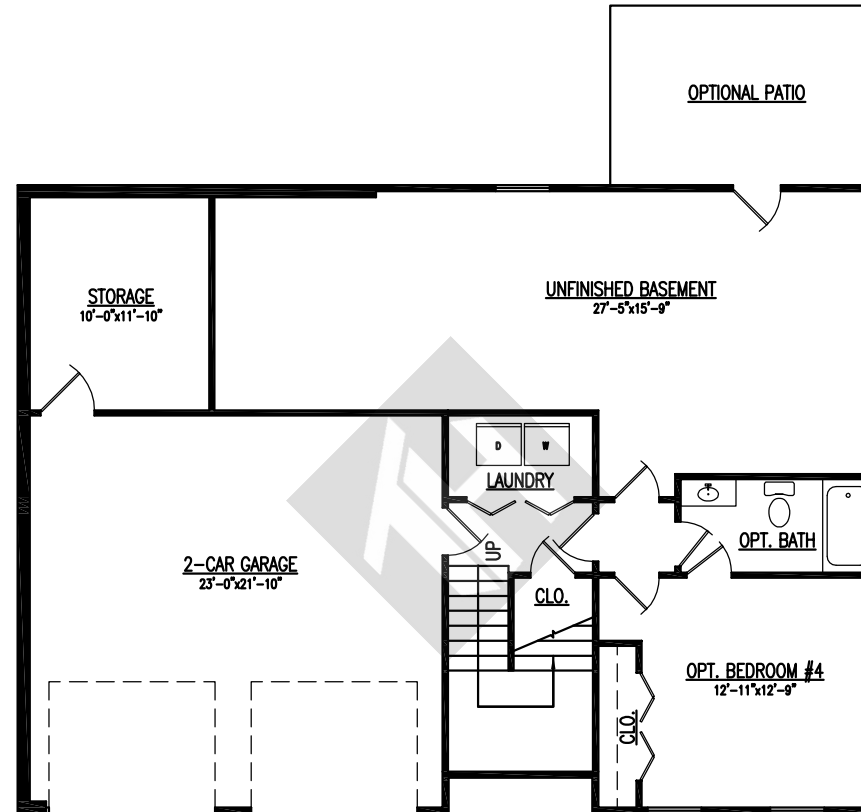

The Maple Shade

Lower Level Area	469 SF
Upper Level Area	1,676 SF
<hr/> Total Living Area	<hr/> 2,145 SF

Unfinished Basement	663 SF
Garage Area	539 SF

Lower Level Floor Plan

The Maple Shade

Lower Level Area	469 SF
Upper Level Area	1,676 SF
<hr/> Total Living Area	<hr/> 2,145 SF

Unfinished Basement	663 SF
Garage Area	539 SF

Upper Level Floor Plan