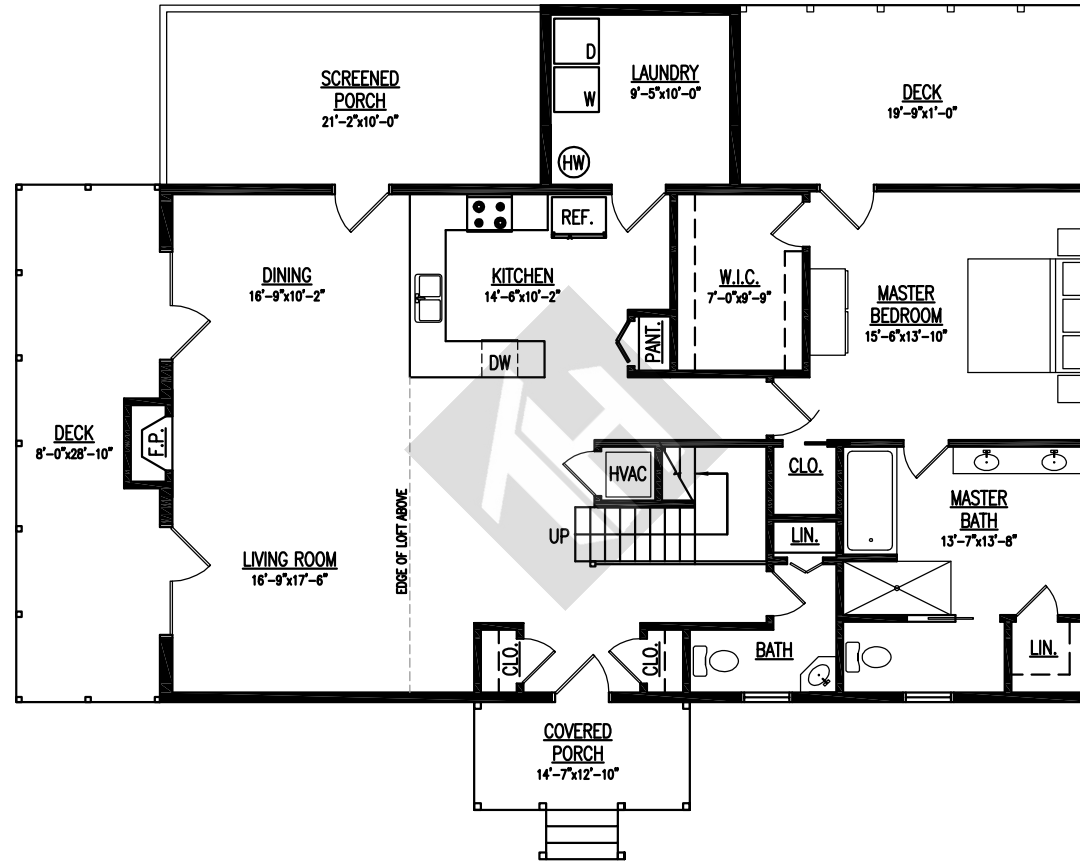

The Landmoore

Main Level Area	1,611 SF
Upper Level	1,012 SF
<hr/>	
Total Living Area	2,623 SF

Main Level Floor Plan

The Landmoore

Main Level Area	1,611 SF
Upper Level	1,012 SF
<hr/>	
Total Living Area	2,623 SF

Upper Level Floor Plan

The Landmoore

Main Level Area	1,611 SF
Upper Level	1,012 SF
<hr/>	
Total Living Area	2,623 SF

Front Elevation

The Landmoore

Main Level Area	1,611 SF
Upper Level	1,012 SF
<hr/>	
Total Living Area	2,623 SF

Left Elevation

The Landmoore

Main Level Area	1,611 SF
Upper Level	1,012 SF
<hr/>	
Total Living Area	2,623 SF

Rear Elevation

The Landmoore

Main Level Area	1,611 SF
Upper Level	1,012 SF
<hr/>	
Total Living Area	2,623 SF