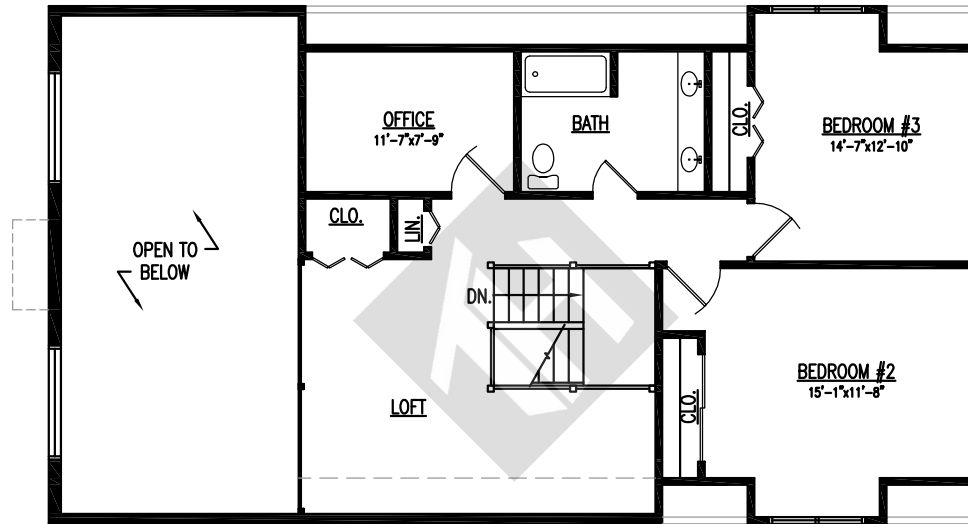

The Landmoore

Main Level Area	1,611 SF
Upper Level	1,012 SF
<hr/>	
Total Living Area	2,623 SF

Main Level Floor Plan

The Landmoore

Main Level Area	1,611 SF
Upper Level	1,012 SF
<hr/>	
Total Living Area	2,623 SF

Upper Level Floor Plan

The Landmoore

Main Level Area	1,611 SF
Upper Level	1,012 SF
<hr/>	
Total Living Area	2,623 SF

Front Elevation

The Landmoore

Main Level Area	1,611 SF
Upper Level	1,012 SF
<hr/>	
Total Living Area	2,623 SF

Left Elevation

The Landmoore

Main Level Area	1,611 SF
Upper Level	1,012 SF
<hr/>	
Total Living Area	2,623 SF

Rear Elevation

The Landmoore

Main Level Area	1,611 SF
Upper Level	1,012 SF
<hr/>	
Total Living Area	2,623 SF