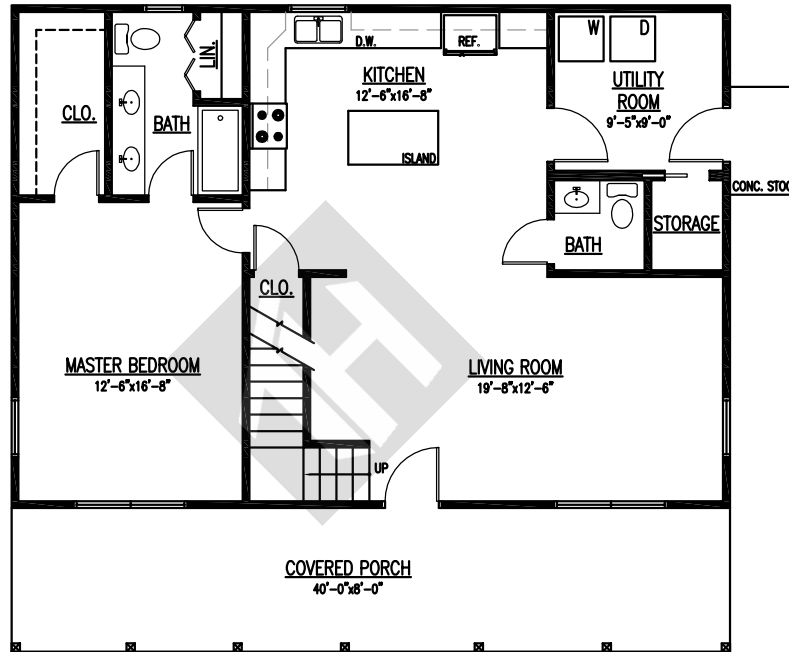

The Pine Valley

Main Level Area	1,120 SF
Upper Level	711 SF
<hr/>	
Total Living Area	1,831 SF

Main Level Floor Plan

The Pine Valley

Main Level Area	1,120 SF
Upper Level	711 SF
<hr/>	
Total Living Area	1,831 SF

Upper Level Floor Plan

The Pine Valley

Main Level Area	1,120 SF
Upper Level	711 SF
<hr/>	
Total Living Area	1,831 SF

Front Elevation

The Pine Valley

Main Level Area	1,120 SF
Upper Level	711 SF
<hr/>	
Total Living Area	1,831 SF

Left Elevation

The Pine Valley

Main Level Area	1,120 SF
Upper Level	711 SF
<hr/>	
Total Living Area	1,831 SF

Rear Elevation

The Pine Valley

Main Level Area	1,120 SF
Upper Level	711 SF
<hr/>	
Total Living Area	1,831 SF