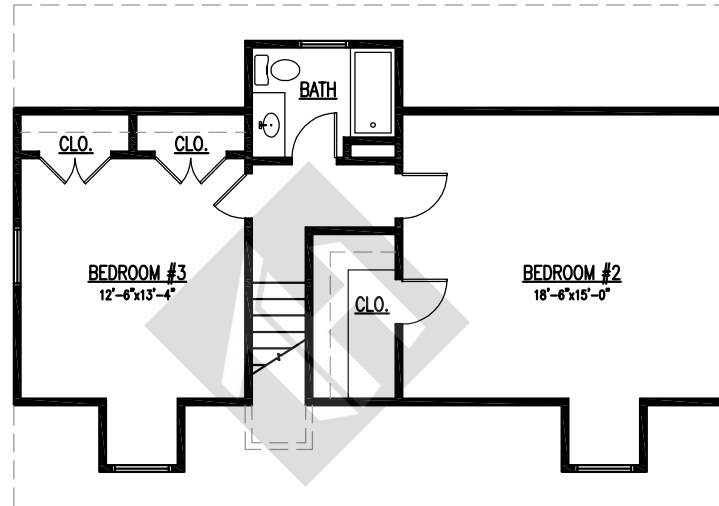

The Pine Valley

Main Level Area	1,120 SF
Upper Level	711 SF
<hr/>	
Total Living Area	1,831 SF

Main Level Floor Plan

The Pine Valley

Main Level Area	1,120 SF
Upper Level	711 SF
<hr/>	
Total Living Area	1,831 SF

Upper Level Floor Plan

The Pine Valley

Main Level Area	1,120 SF
Upper Level	711 SF
<hr/>	
Total Living Area	1,831 SF

Front Elevation

The Pine Valley

Main Level Area	1,120 SF
Upper Level	711 SF
<hr/>	
Total Living Area	1,831 SF

Left Elevation

The Pine Valley

Main Level Area	1,120 SF
Upper Level	711 SF
<hr/>	
Total Living Area	1,831 SF

Rear Elevation

The Pine Valley

Main Level Area	1,120 SF
Upper Level	711 SF
<hr/>	
Total Living Area	1,831 SF