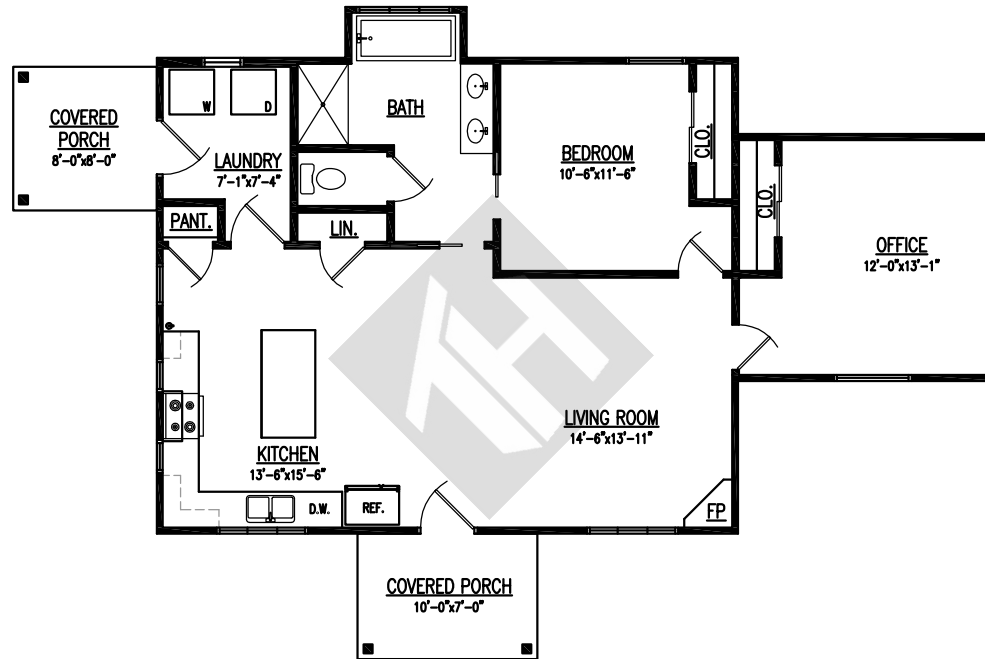

# The Summerhill

Total Living Area

1,080 SF

Main Level Floor Plan

[www.tyrishomes.com](http://www.tyrishomes.com) | 540.641.2828

# The Summerhill

Total Living Area

1,080 SF

Front Elevation

# The Summerhill

Total Living Area

1,080 SF

Left Elevation

# The Summerhill

Total Living Area

1,080 SF

Rear Elevation