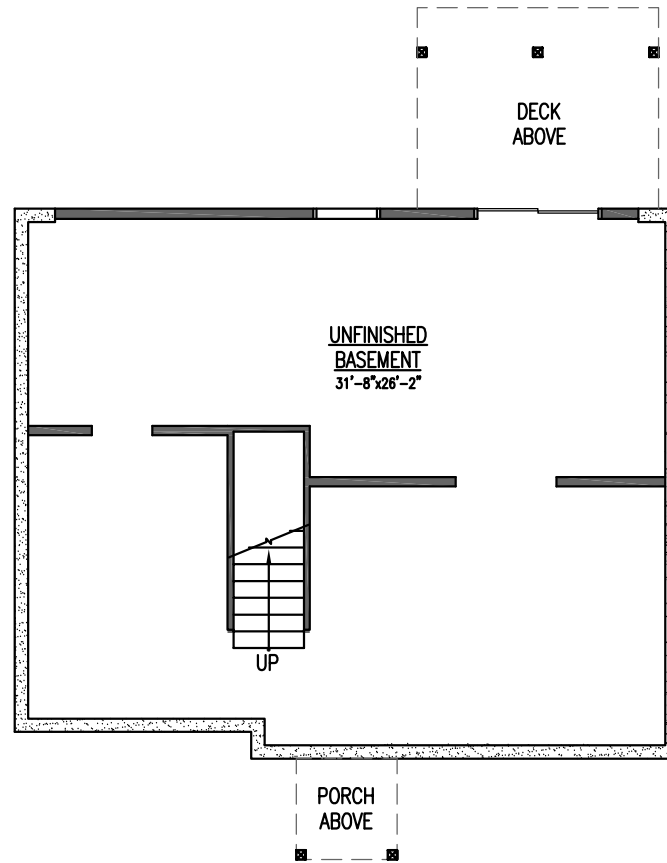

The Newport I

Main Level Area	886 SF
Upper Level Area	886 SF
<hr/>	
Total Finished Area	1,772 SF
Unfinished Basement	827 SF

Lower Level Floor Plan

The Newport I

Main Level Area	886 SF
Upper Level Area	886 SF
<hr/> Total Finished Area	<hr/> 1,772 SF

Unfinished Basement 827 SF

Main Level Floor Plan

The Newport I

Main Level Area	886 SF
Upper Level Area	886 SF
<hr/>	
Total Finished Area	1,772 SF
Unfinished Basement	827 SF

Upper Level Floor Plan

The Newport I