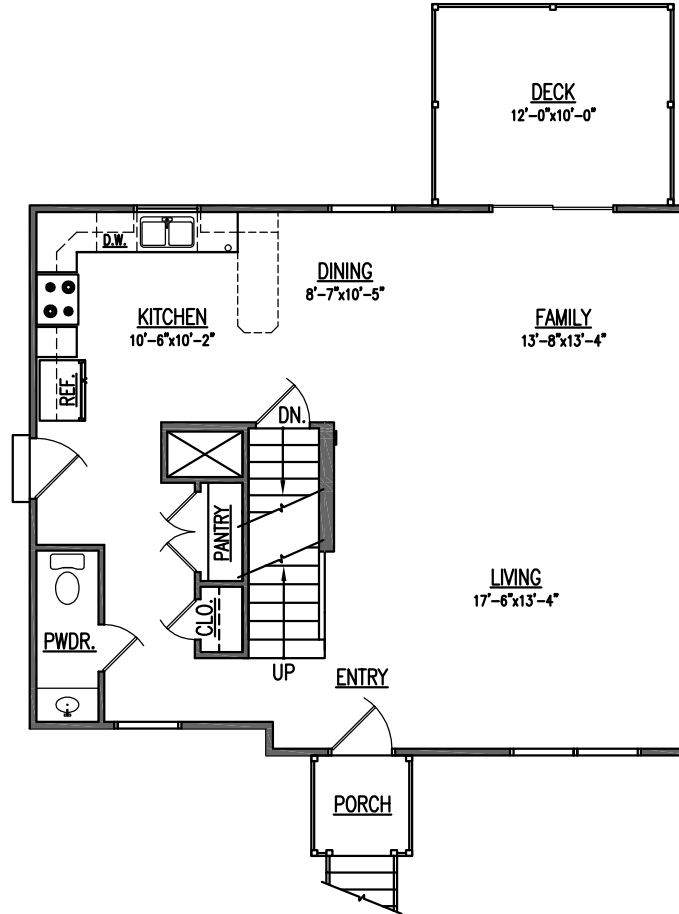

The Newport I

Main Level Area	886 SF
Upper Level Area	886 SF
<hr/>	
Total Finished Area	1,772 SF
Unfinished Basement	827 SF

Lower Level Floor Plan

The Newport I

Main Level Area	886 SF
Upper Level Area	886 SF
<hr/> Total Finished Area	<hr/> 1,772 SF

Unfinished Basement 827 SF

Main Level Floor Plan

The Newport I

Main Level Area	886 SF
Upper Level Area	886 SF
<hr/>	
Total Finished Area	1,772 SF
Unfinished Basement	827 SF

Upper Level Floor Plan

The Newport I