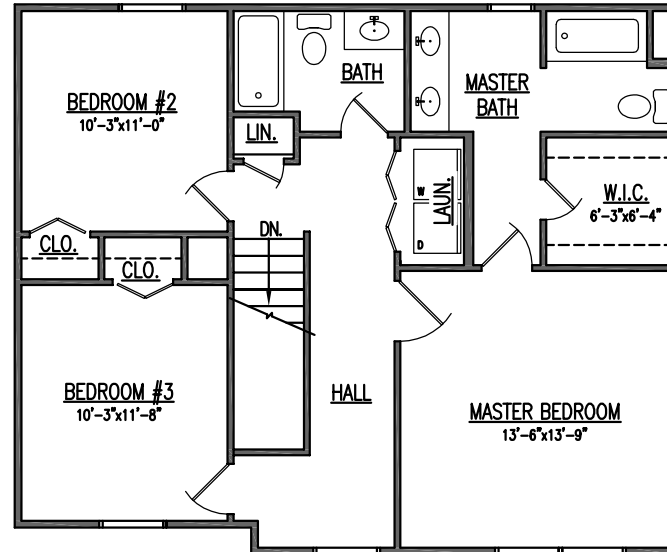

The Newport I

Main Level Area	886 SF
Upper Level Area	886 SF
<hr/>	
Total Finished Area	1,772 SF
Unfinished Basement	827 SF

Lower Level Floor Plan

The Newport I

Main Level Area	886 SF
Upper Level Area	886 SF
<hr/> Total Finished Area	<hr/> 1,772 SF

Unfinished Basement 827 SF

Main Level Floor Plan

The Newport I

Main Level Area	886 SF
Upper Level Area	886 SF
<hr/>	
Total Finished Area	1,772 SF
Unfinished Basement	827 SF

Upper Level Floor Plan

The Newport I