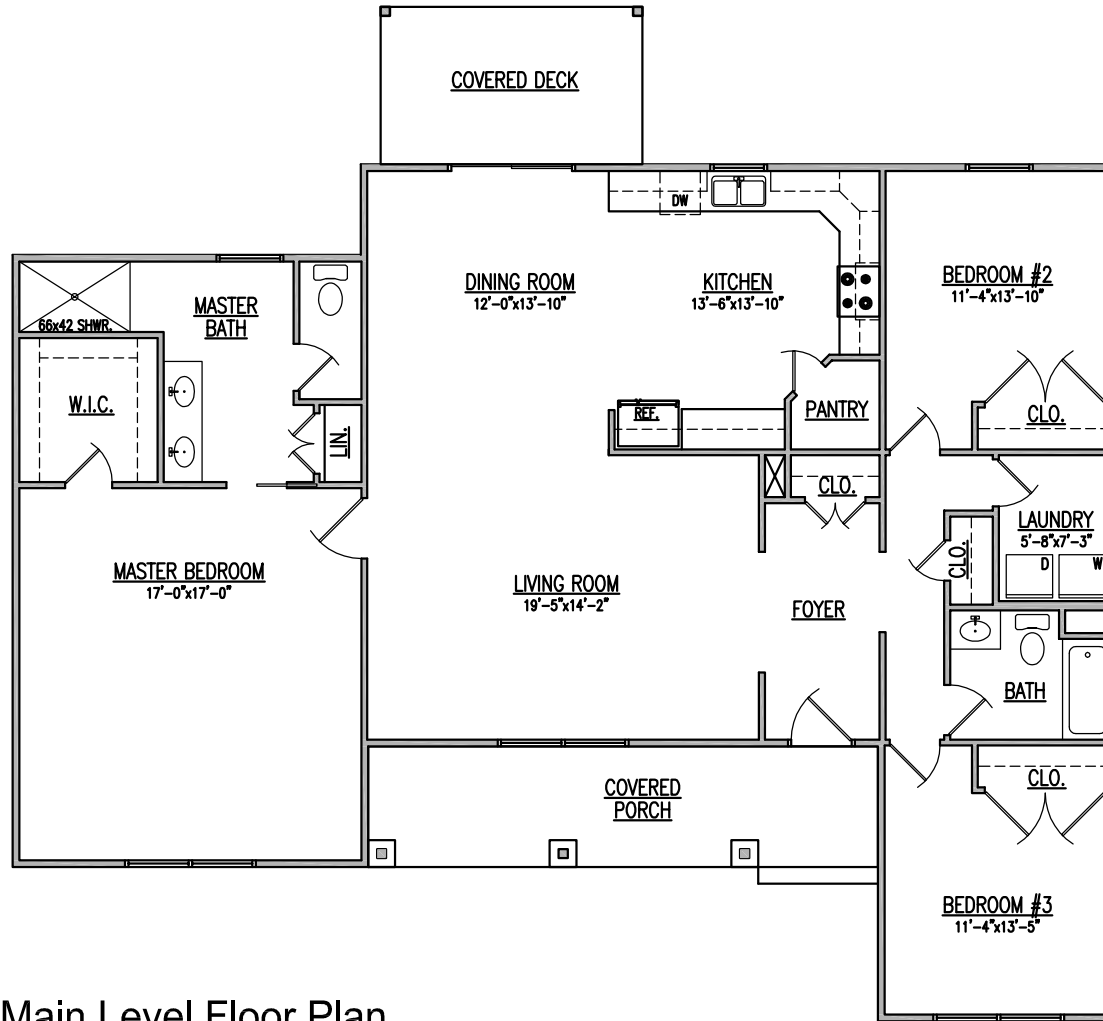

The Fox Pointe

Main Level Area

1783 SF

Main Level Floor Plan

www.tyrishomes.com | 540.641.2828

The Fox Pointe

Front Elevation

The Fox Pointe

Left Elevation

The Fox Pointe

Rear Elevation

The Fox Pointe

Right Elevation