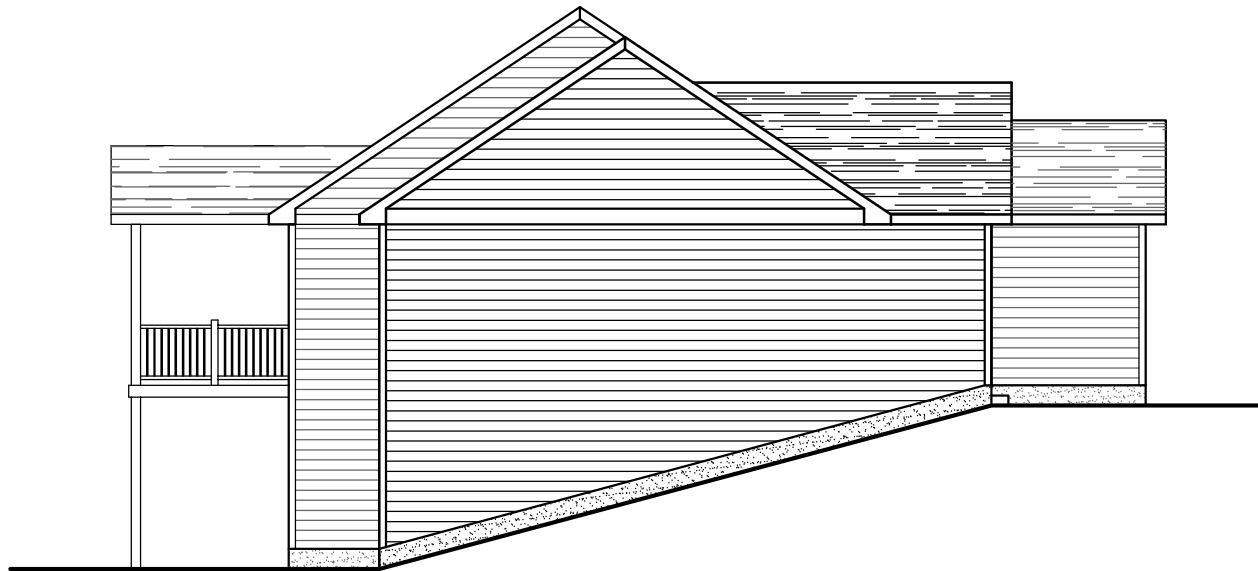

The Fox Pointe

Main Level Area

1783 SF

Main Level Floor Plan

www.tyrishomes.com | 540.641.2828

The Fox Pointe

Front Elevation

The Fox Pointe

Left Elevation

The Fox Pointe

Rear Elevation

The Fox Pointe

Right Elevation