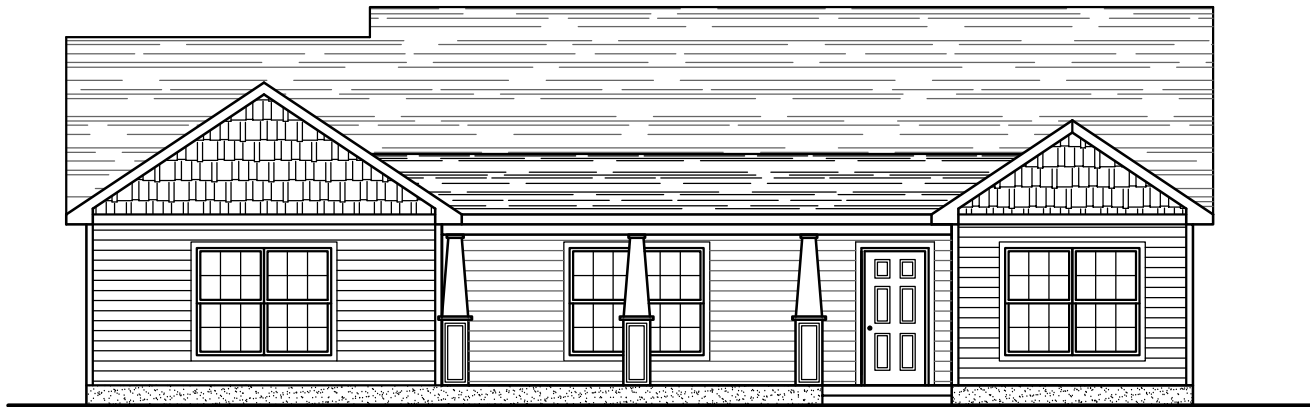

The Fox Pointe

Main Level Area

1783 SF

Main Level Floor Plan

www.tyrishomes.com | 540.641.2828

The Fox Pointe

Front Elevation

The Fox Pointe

Left Elevation

The Fox Pointe

Rear Elevation

The Fox Pointe

Right Elevation