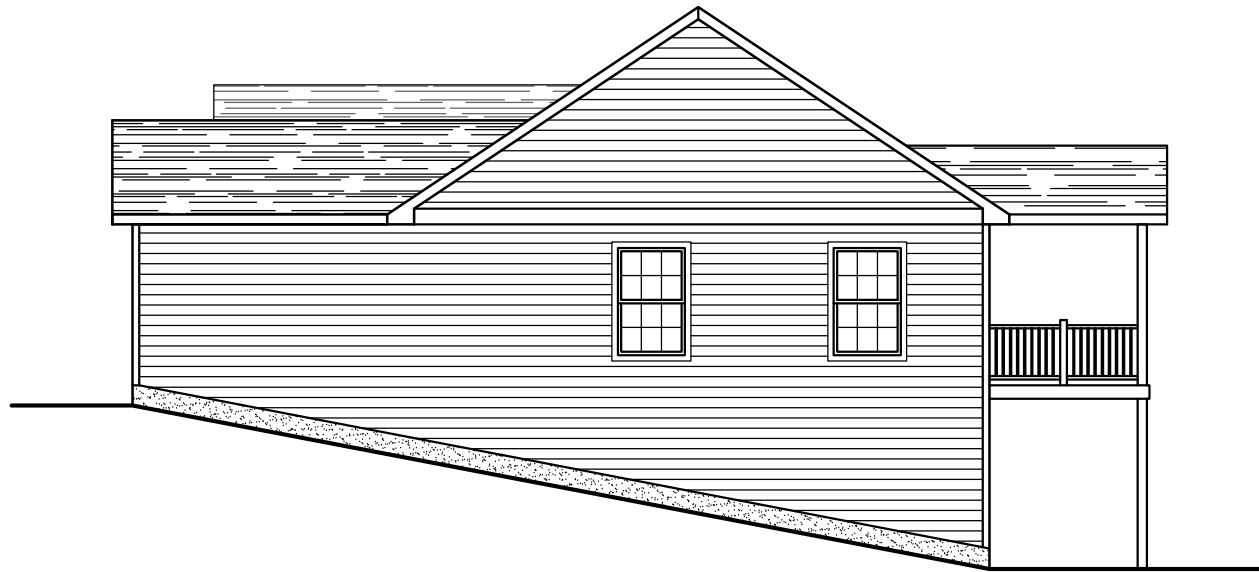

The Fox Pointe

Main Level Area

1783 SF

Main Level Floor Plan

www.tyrishomes.com | 540.641.2828

The Fox Pointe

Front Elevation

The Fox Pointe

Left Elevation

The Fox Pointe

Rear Elevation

The Fox Pointe

Right Elevation