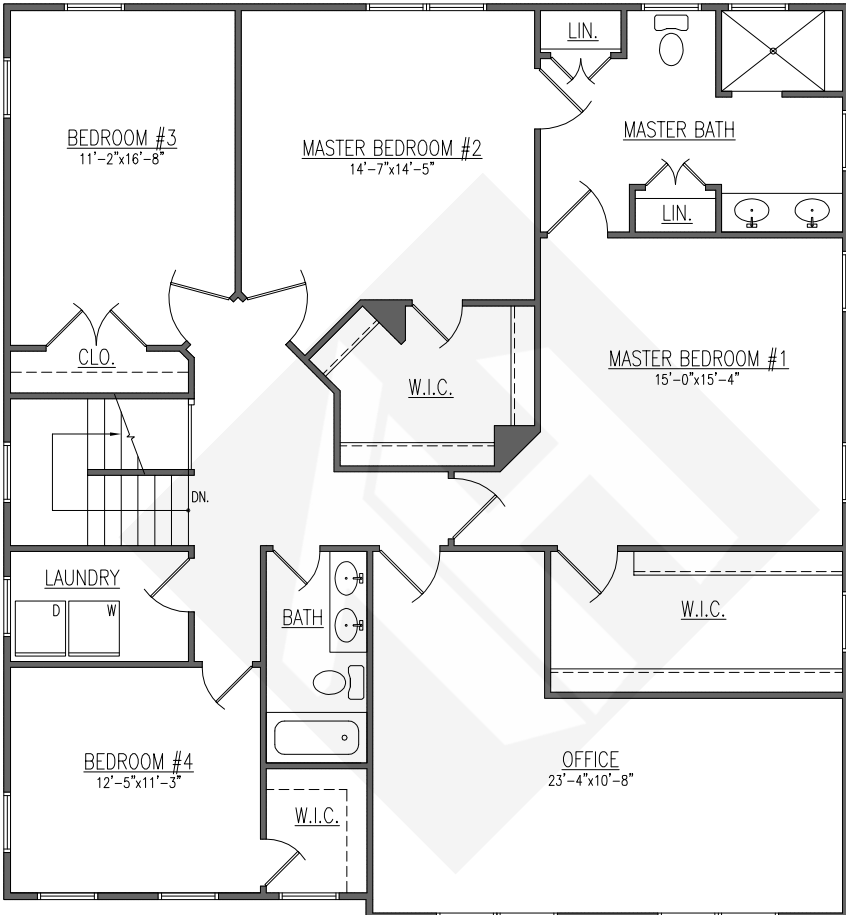

# The Balsam

Lower Level Area: 1,273 SF  
Main Level Area: 1,351 SF  
Upper Level Area: 1,893 SF  
  
Garage Area: 542 SF  
Porch Area: 110 SF  
Deck Area: 200 SF

Lower Level Floor Plan

# The Balsam

Lower Level Area: 1,273 SF  
Main Level Area: 1,351 SF  
Upper Level Area: 1,893 SF

Garage Area: 542 SF  
Porch Area: 110 SF  
Deck Area: 200 SF

Main Level Floor Plan

www.tyrishomes.com | 540.641.2828

# The Balsam

Lower Level Area: 1,273 SF  
Main Level Area: 1,351 SF  
Upper Level Area: 1,893 SF

Garage Area: 542 SF  
Porch Area: 110 SF  
Deck Area: 200 SF

Upper Level Floor Plan

# The Balsam

Front Elevation