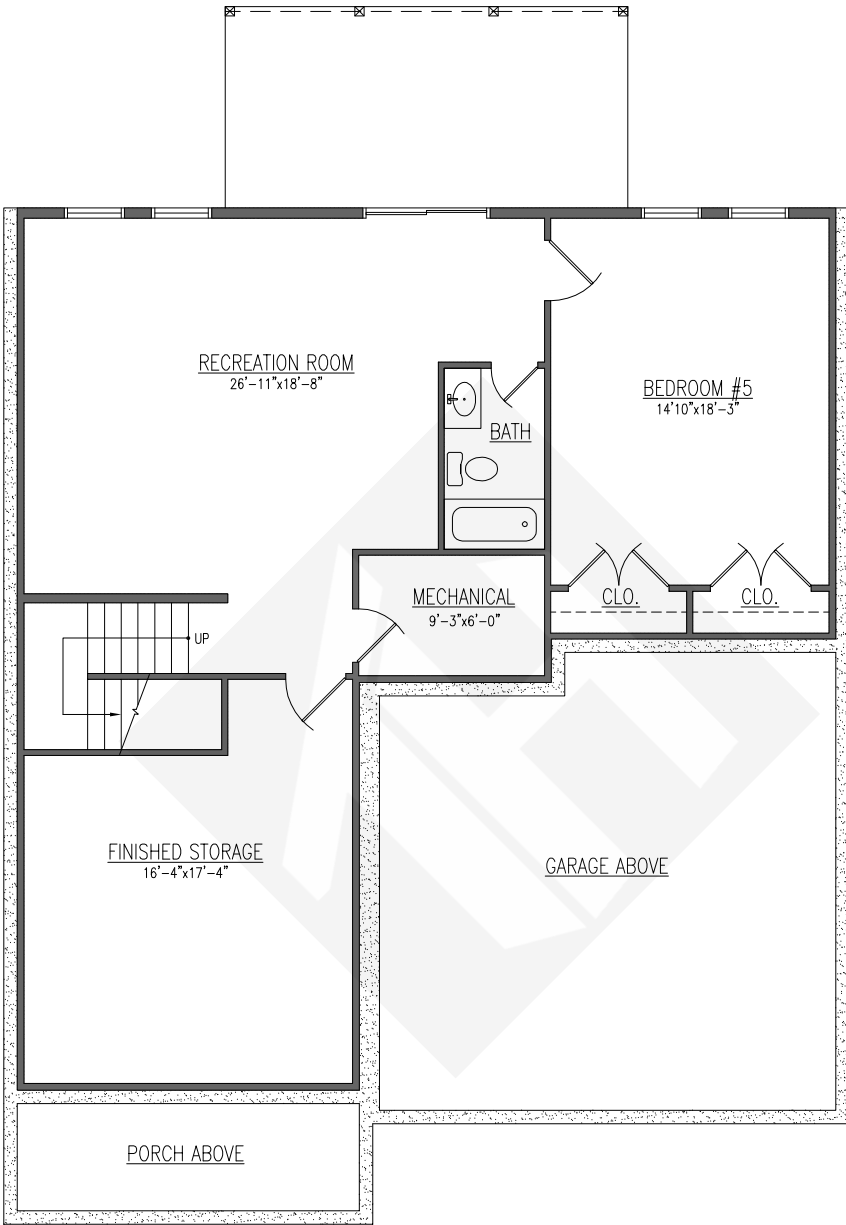

# The Balsam

Lower Level Area: 1,273 SF  
Main Level Area: 1,351 SF  
Upper Level Area: 1,893 SF  
  
Garage Area: 542 SF  
Porch Area: 110 SF  
Deck Area: 200 SF

Lower Level Floor Plan

# The Balsam

Lower Level Area: 1,273 SF  
Main Level Area: 1,351 SF  
Upper Level Area: 1,893 SF

Garage Area: 542 SF  
Porch Area: 110 SF  
Deck Area: 200 SF

Main Level Floor Plan

www.tyrishomes.com | 540.641.2828

# The Balsam

Lower Level Area: 1,273 SF  
Main Level Area: 1,351 SF  
Upper Level Area: 1,893 SF

Garage Area: 542 SF  
Porch Area: 110 SF  
Deck Area: 200 SF

Upper Level Floor Plan

# The Balsam

Front Elevation