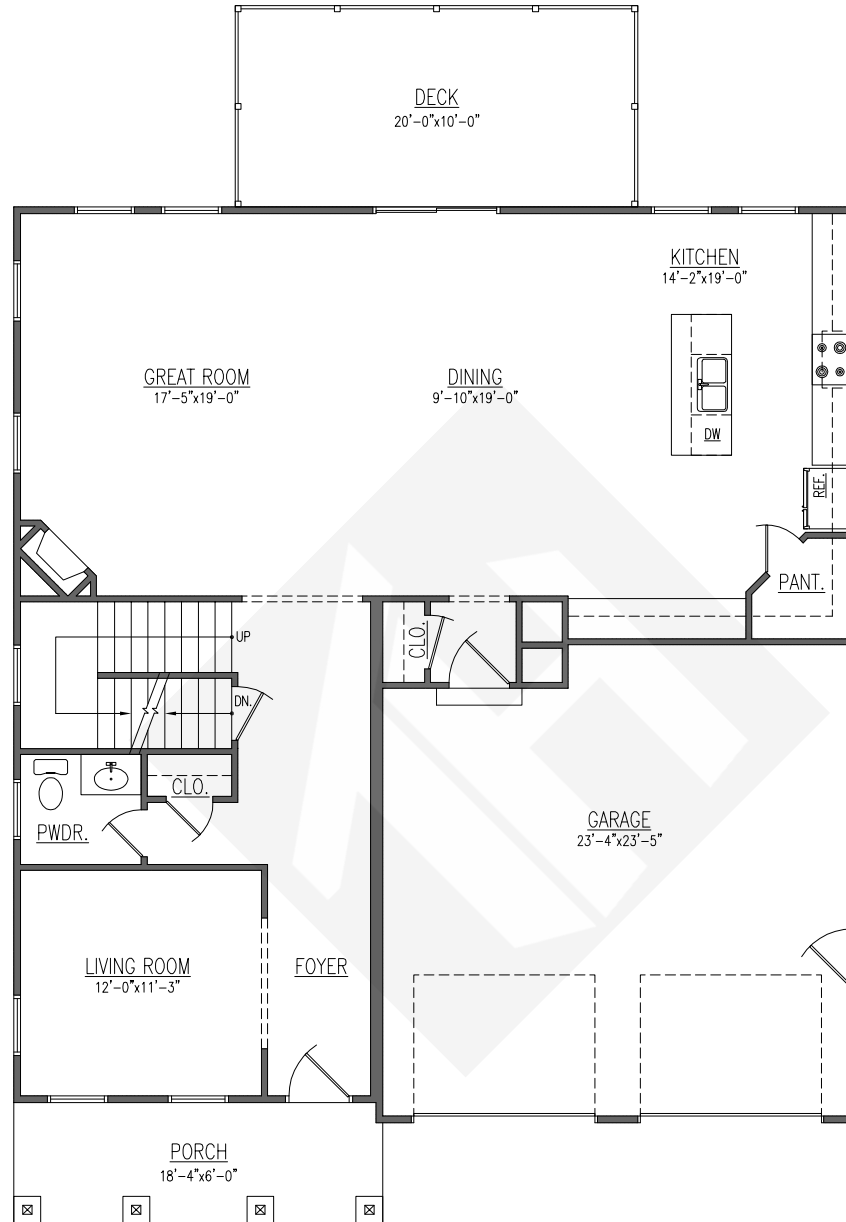

# The Balsam

Lower Level Area: 1,273 SF  
Main Level Area: 1,351 SF  
Upper Level Area: 1,893 SF  
  
Garage Area: 542 SF  
Porch Area: 110 SF  
Deck Area: 200 SF

Lower Level Floor Plan

# The Balsam

Lower Level Area: 1,273 SF  
Main Level Area: 1,351 SF  
Upper Level Area: 1,893 SF

Garage Area: 542 SF  
Porch Area: 110 SF  
Deck Area: 200 SF

Main Level Floor Plan

www.tyrishomes.com | 540.641.2828

# The Balsam

Lower Level Area: 1,273 SF  
Main Level Area: 1,351 SF  
Upper Level Area: 1,893 SF

Garage Area: 542 SF  
Porch Area: 110 SF  
Deck Area: 200 SF

Upper Level Floor Plan

# The Balsam

Front Elevation